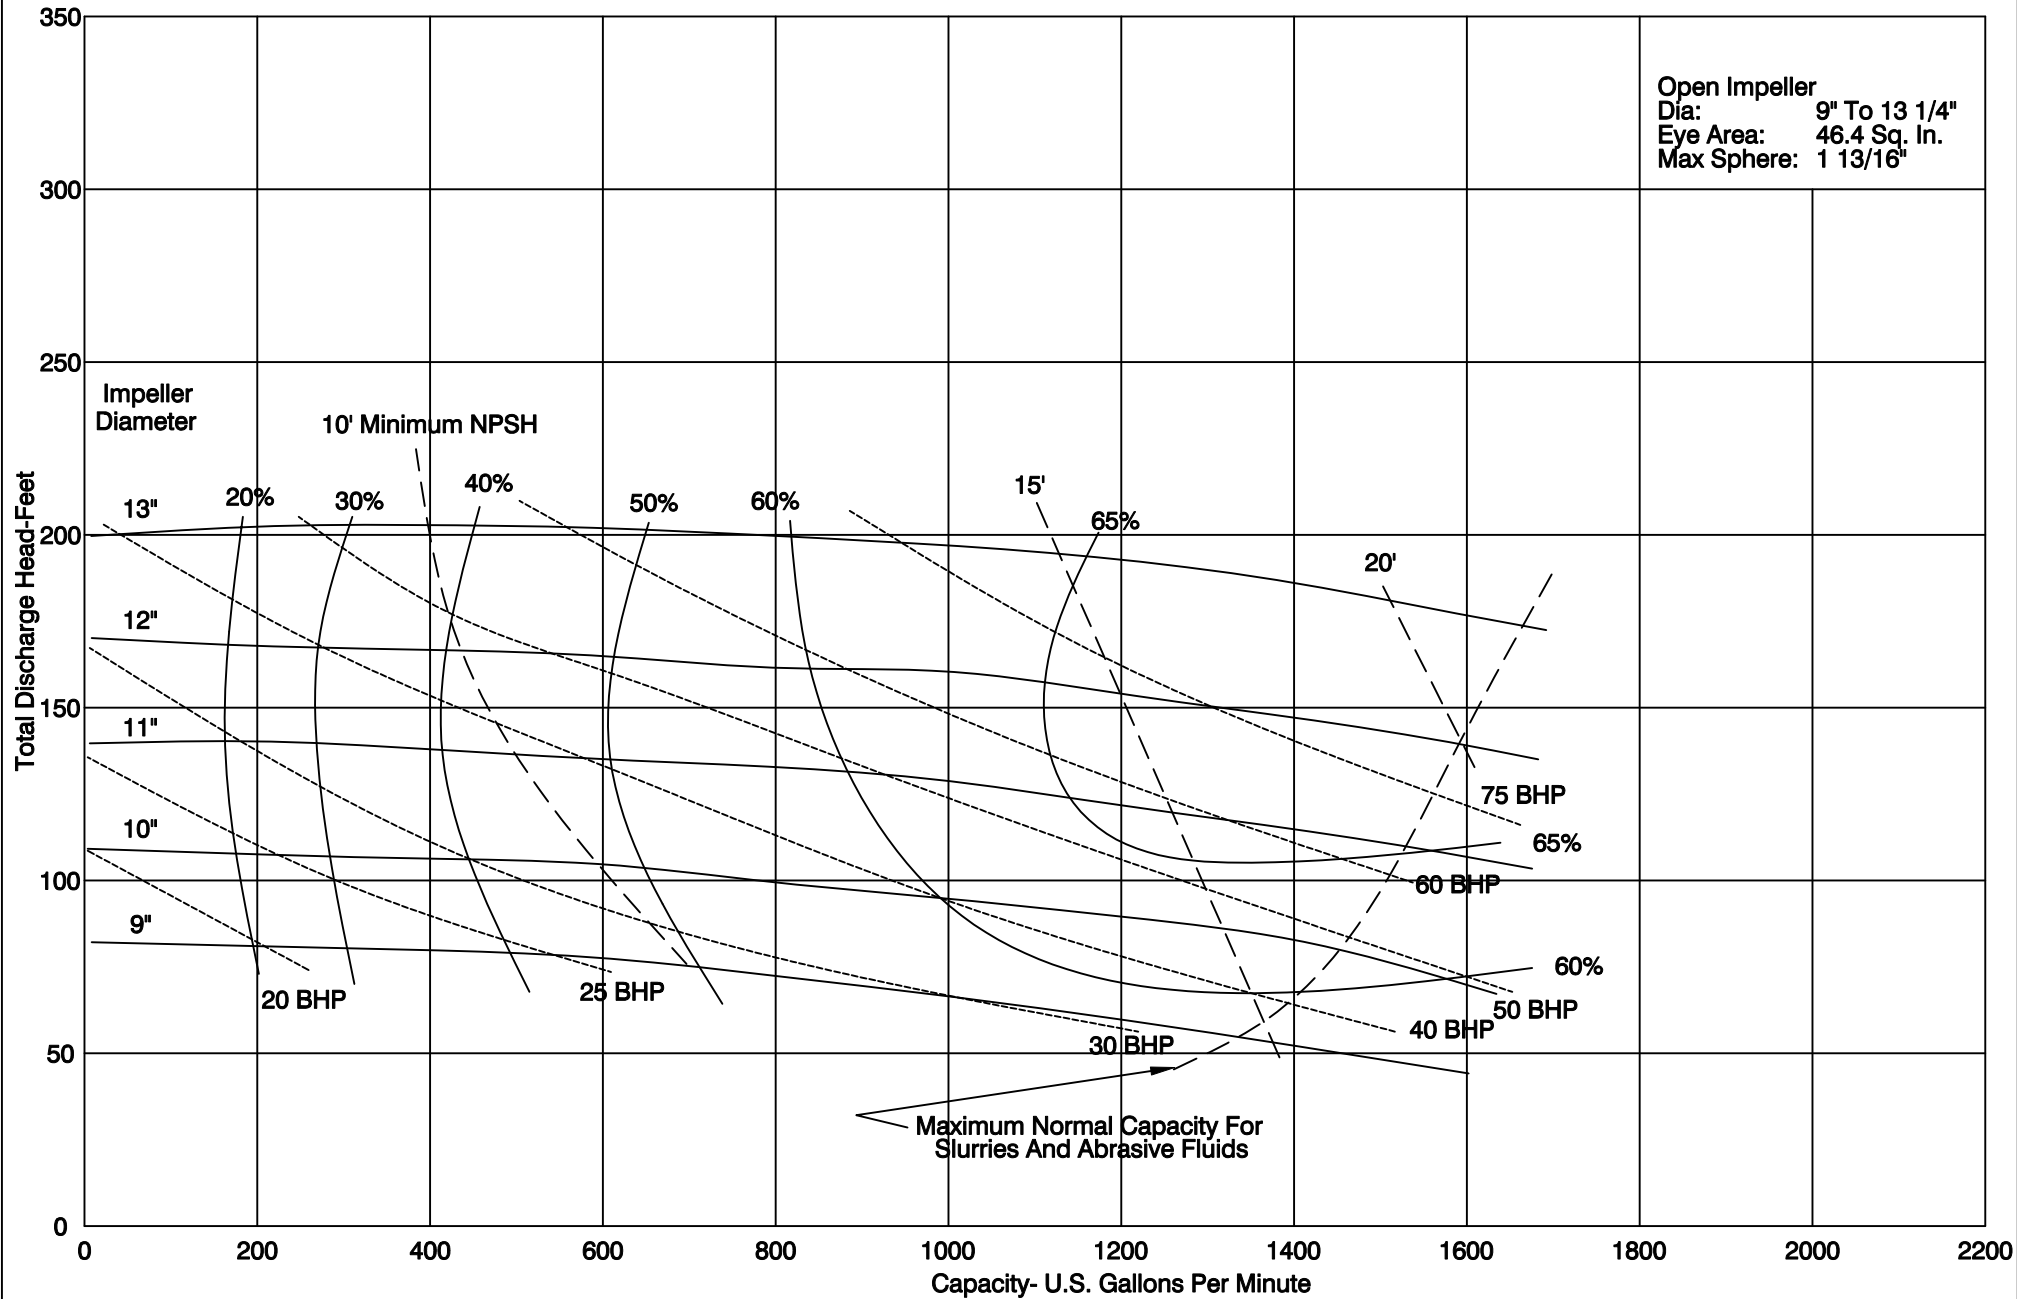

**PUMP PERFORMANCE CHARACTERISTICS**

**1 7/8 SERIES: 6 x 8 1150 RPM**

**PUMP PERFORMANCE CHARACTERISTICS**

**1 7/8 SERIES: 6 x 8 1750 RPM**

**PUMP PERFORMANCE CHARACTERISTICS**

**1 7/8 SERIES: 6 x 8 700-1700 RPM**