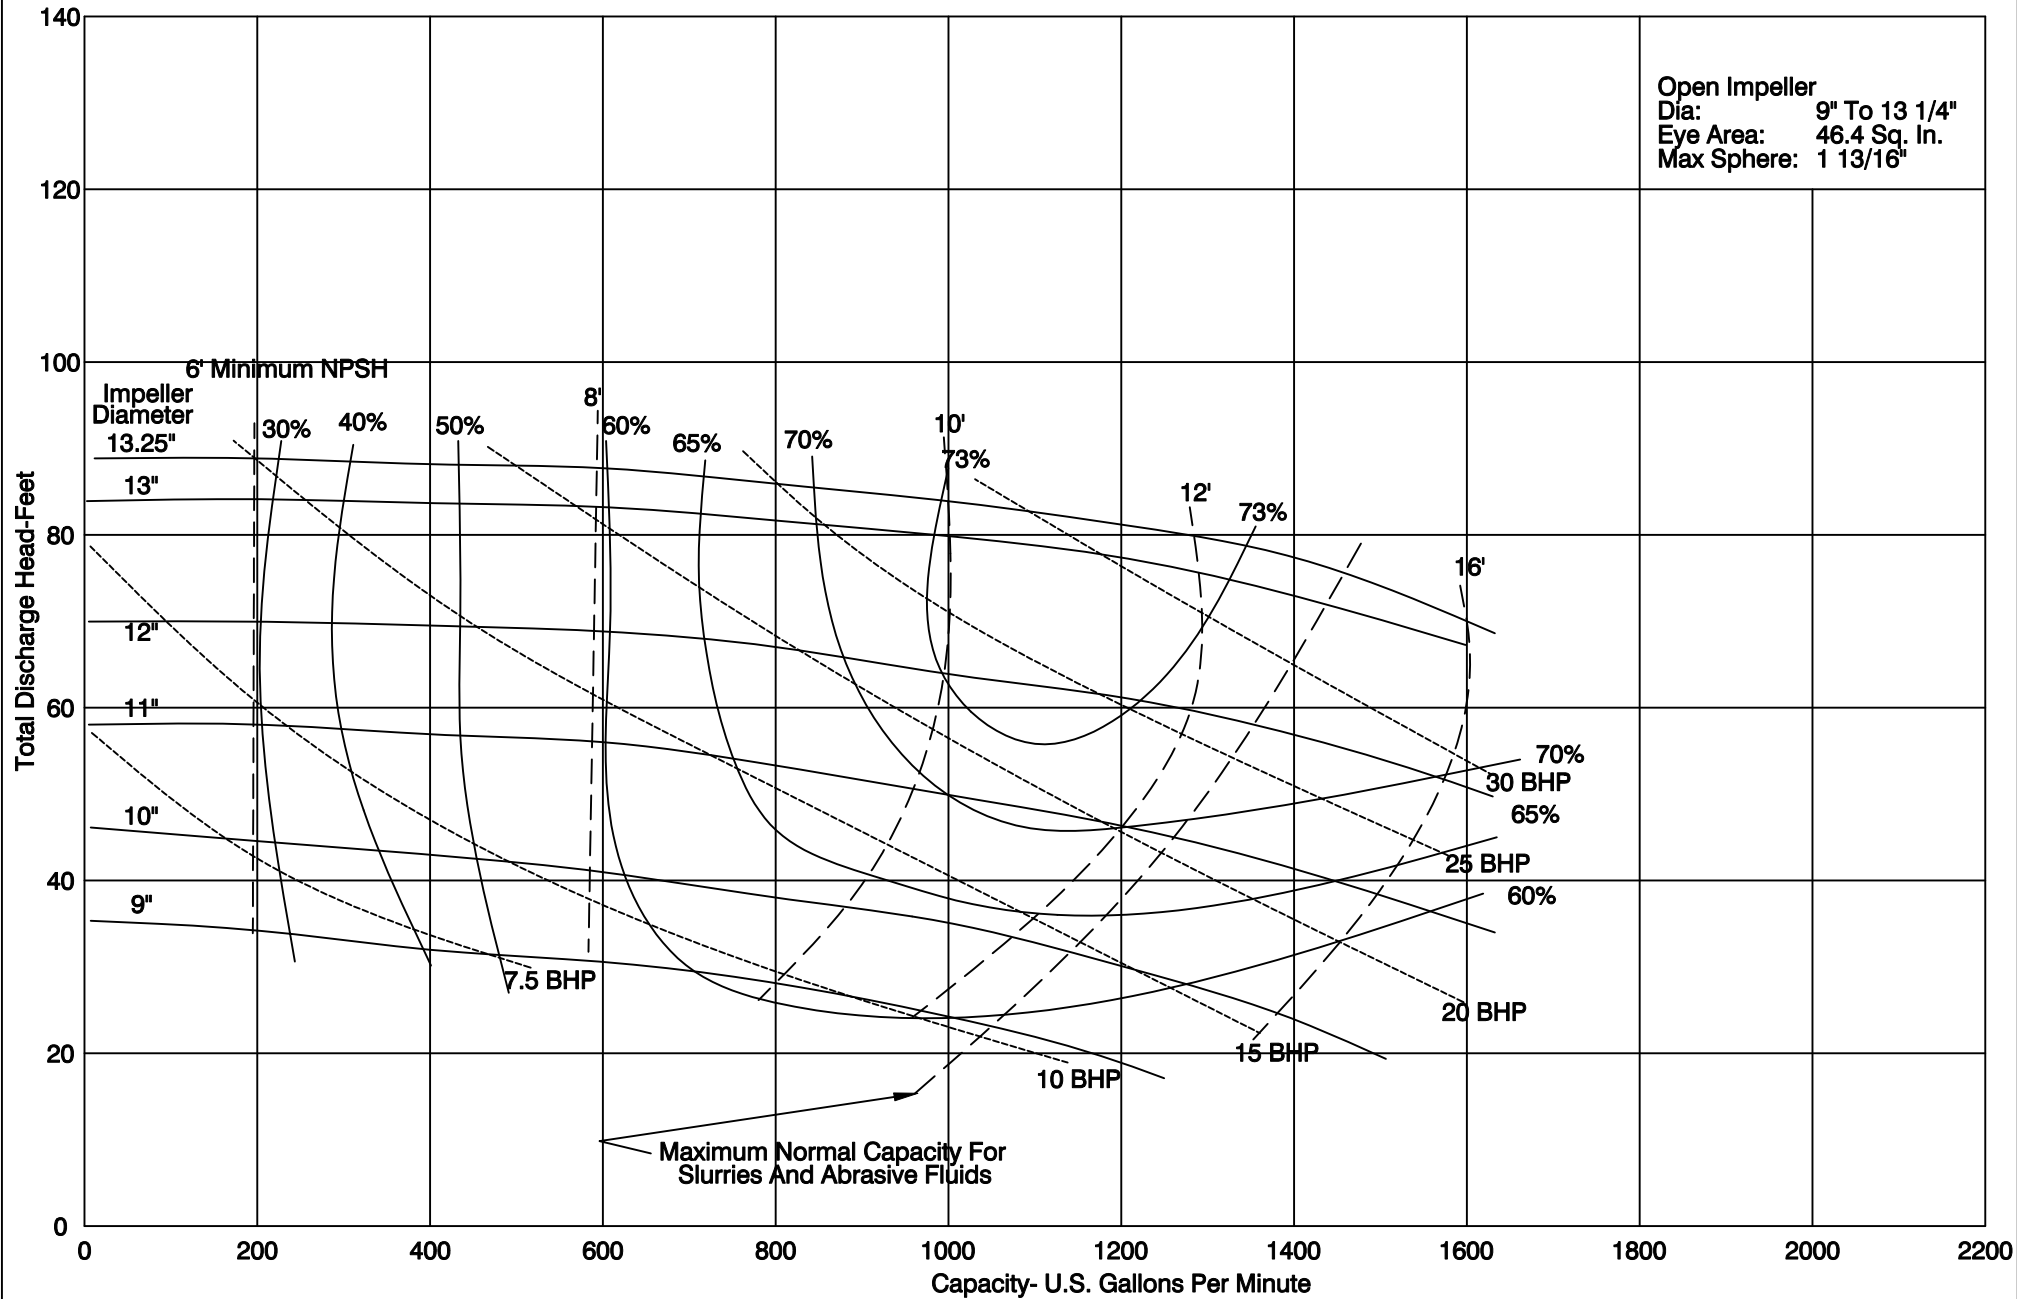

**PUMP PERFORMANCE CHARACTERISTICS**

**1 7/8 SERIES: 6 x 8 1150 RPM**

**PUMP PERFORMANCE CHARACTERISTICS**

**1 7/8 SERIES: 6 x 8 1750 RPM**

**PUMP PERFORMANCE CHARACTERISTICS**

**1 7/8 SERIES: 6 x 8 700-1700 RPM**