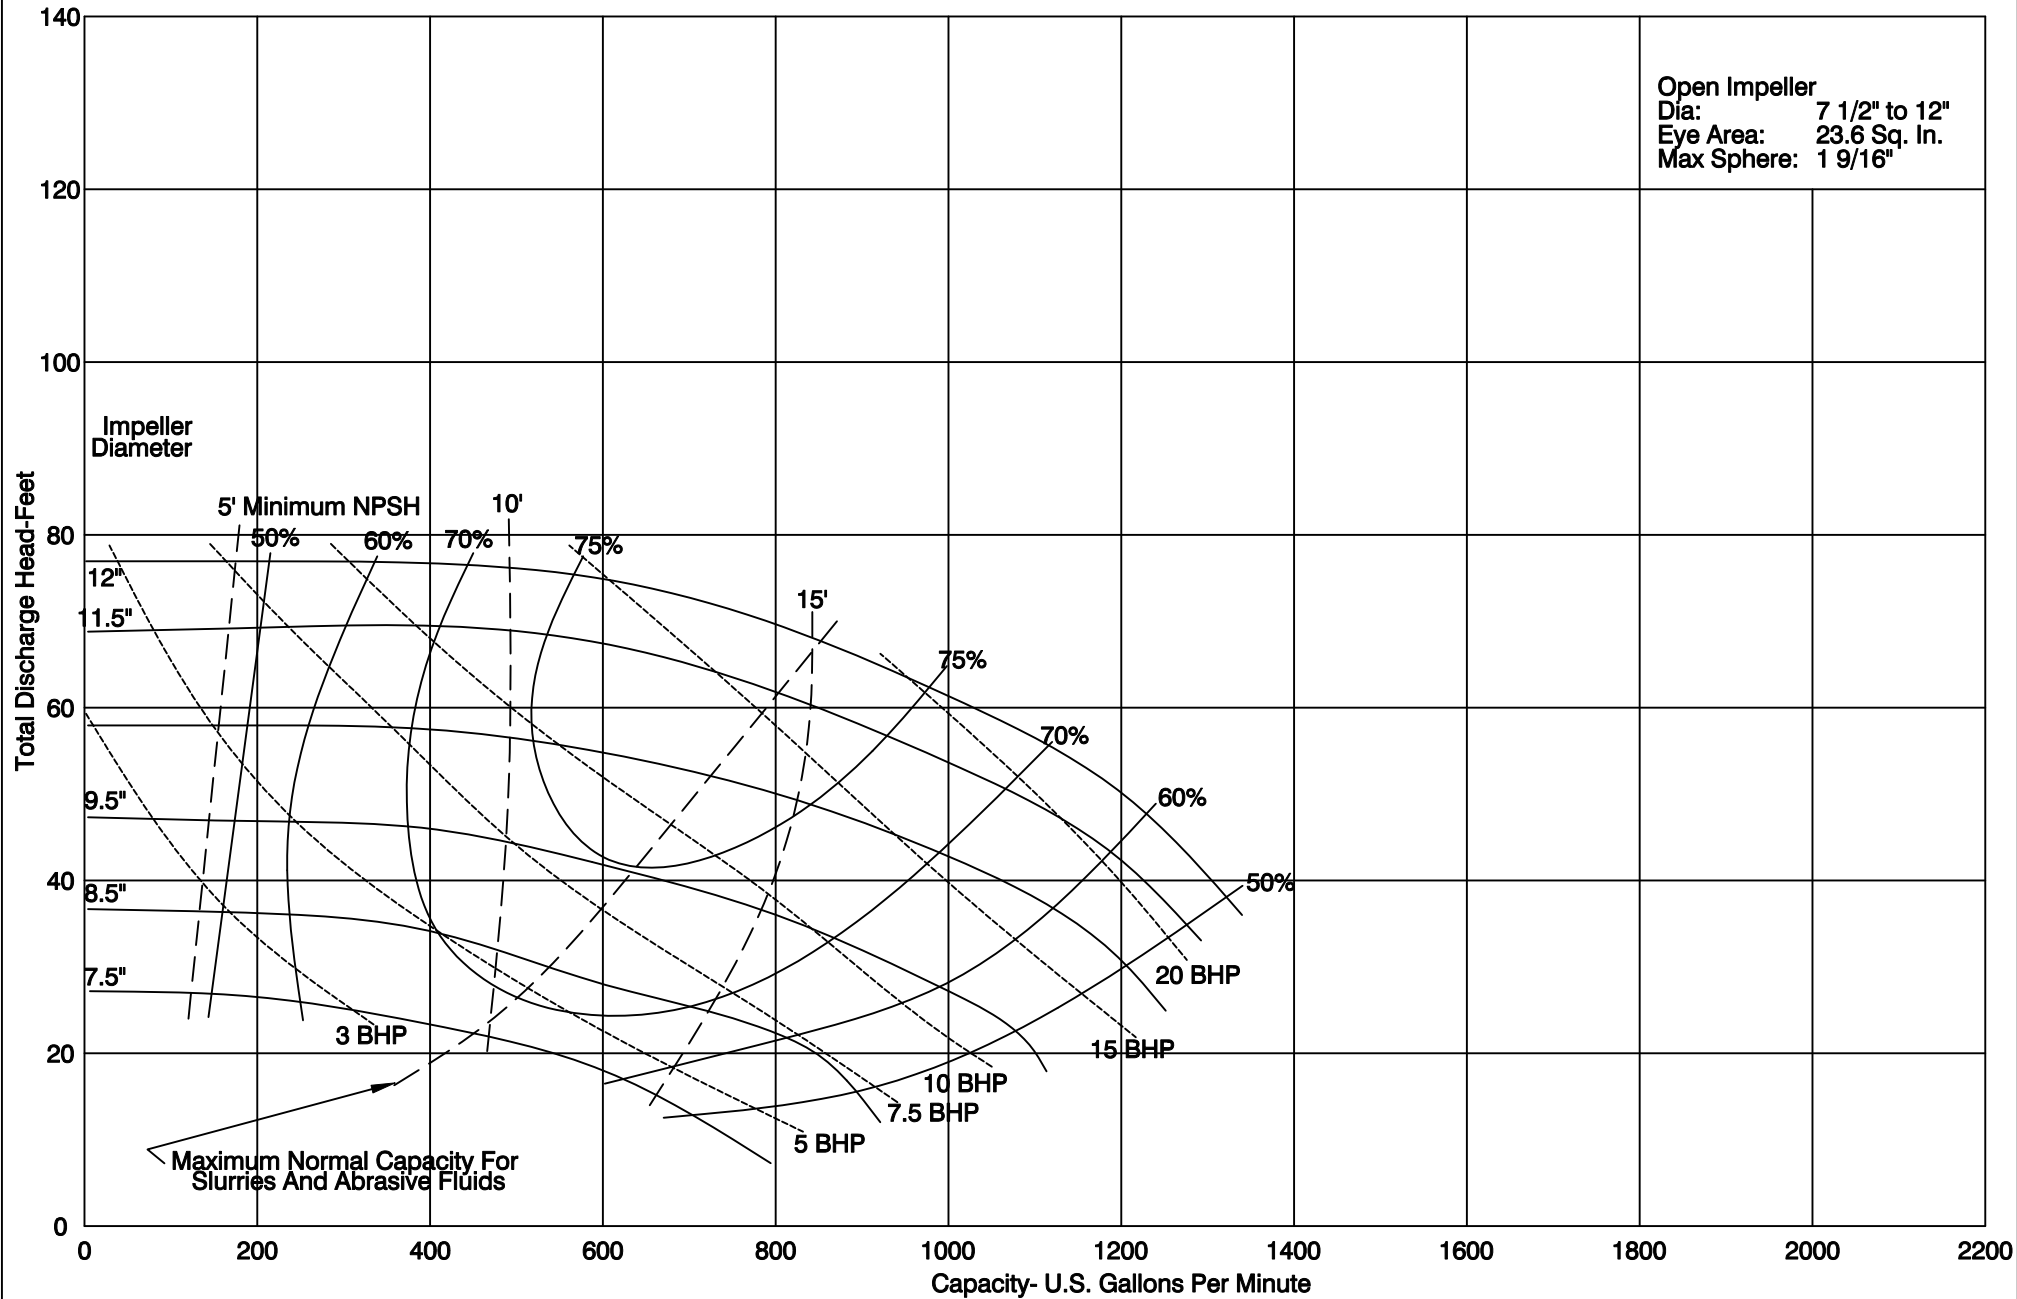

**PUMP PERFORMANCE CHARACTERISTICS**

**1 7/8 SERIES: 4 x 5 1150 RPM**

**PUMP PERFORMANCE CHARACTERISTICS**

**1 7/8 SERIES: 4 x 5 1750 RPM**

**PUMP PERFORMANCE CHARACTERISTICS**

**1 7/8 SERIES: 4 x 5 800-2000 RPM**