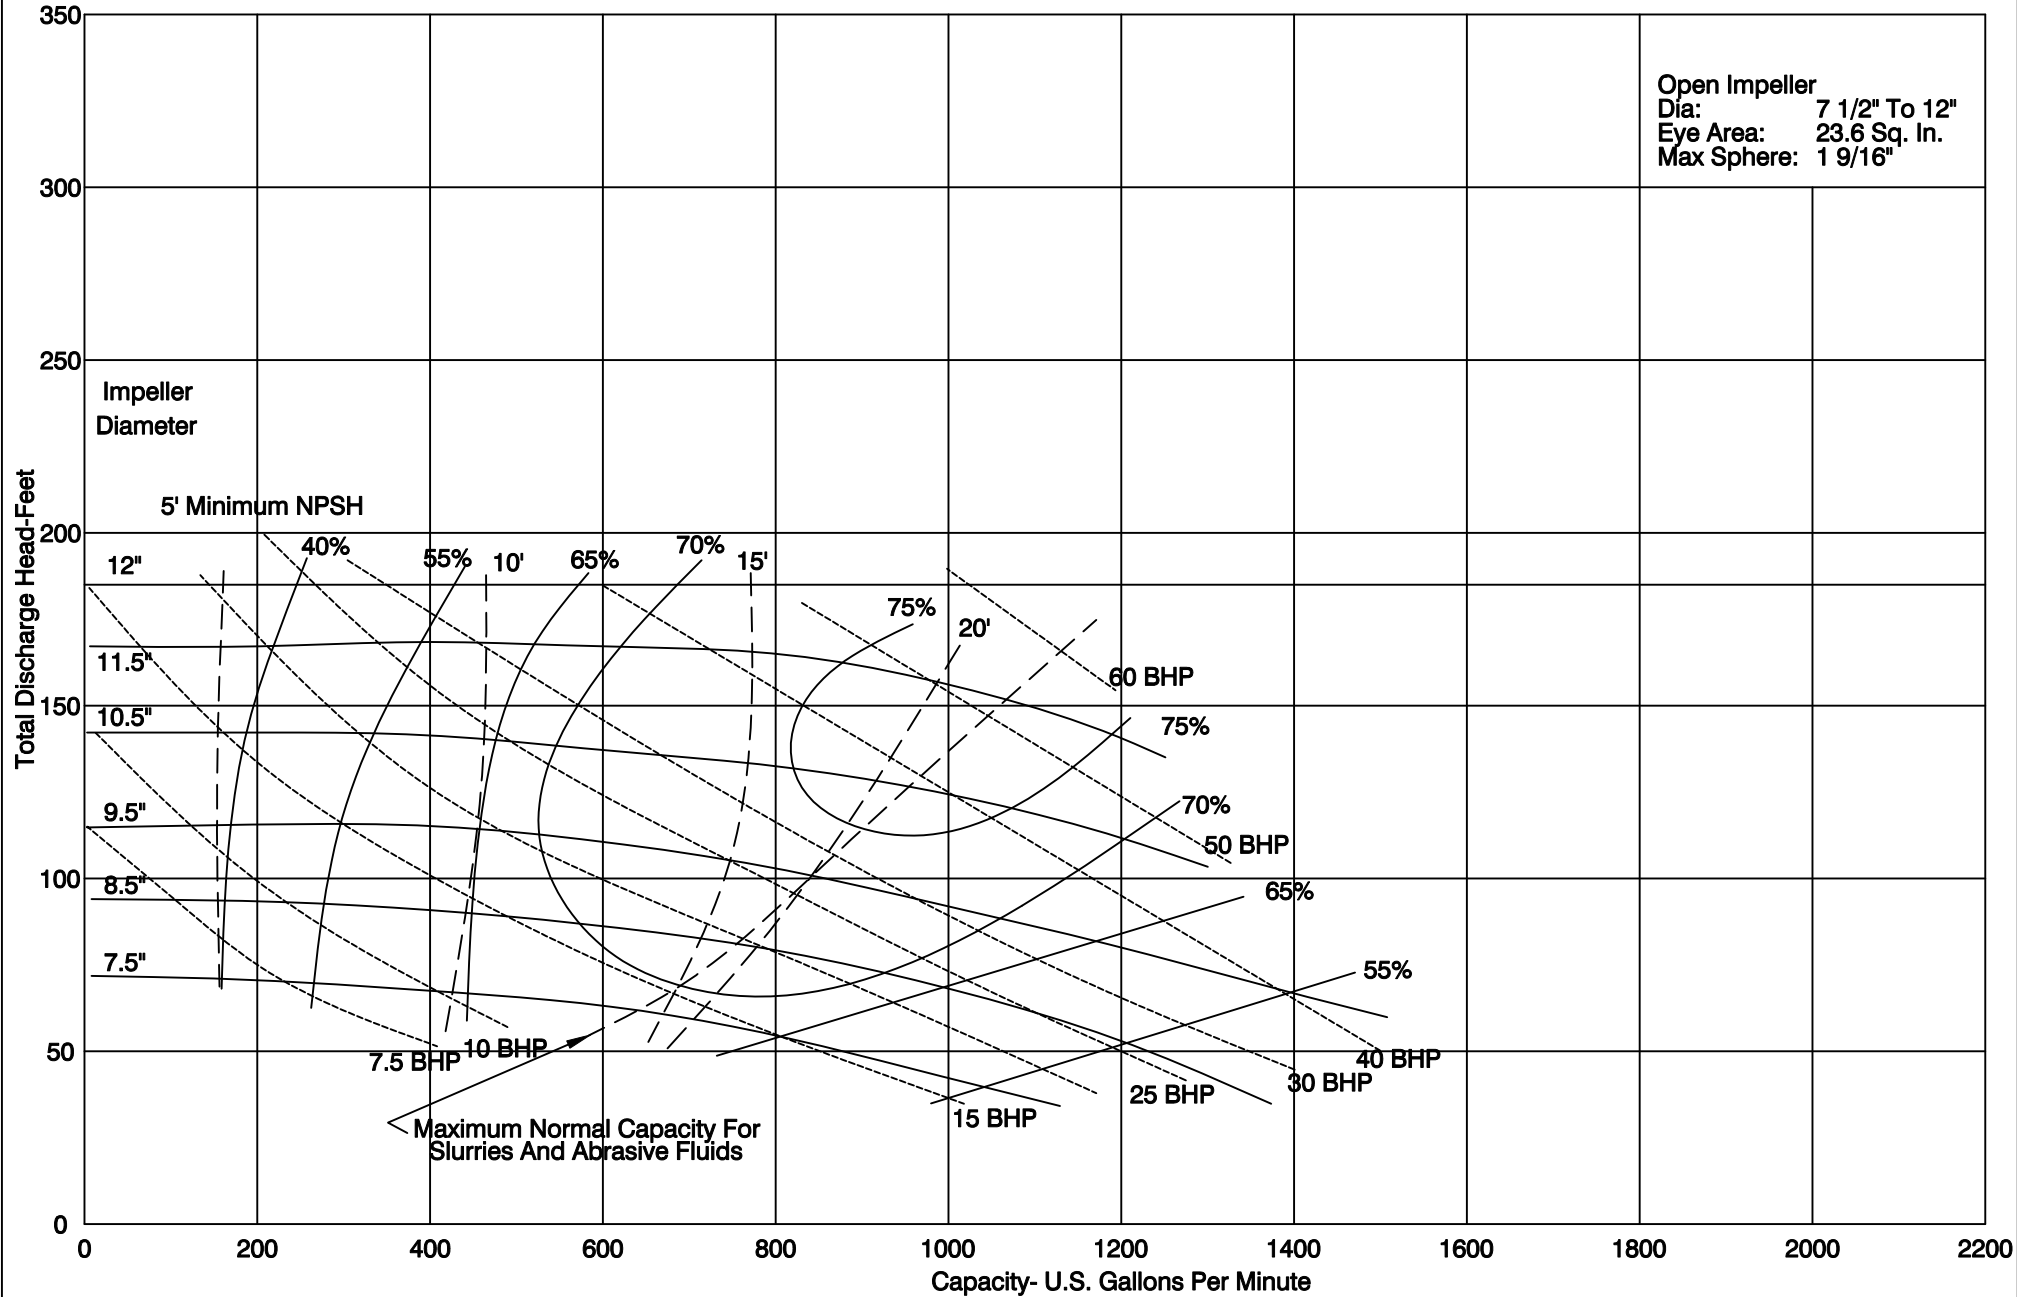

**PUMP PERFORMANCE CHARACTERISTICS**

**1 7/8 SERIES: 4 x 5 1150 RPM**

**PUMP PERFORMANCE CHARACTERISTICS**

**1 7/8 SERIES: 4 x 5 1750 RPM**

**PUMP PERFORMANCE CHARACTERISTICS**

**1 7/8 SERIES: 4 x 5 800-2000 RPM**