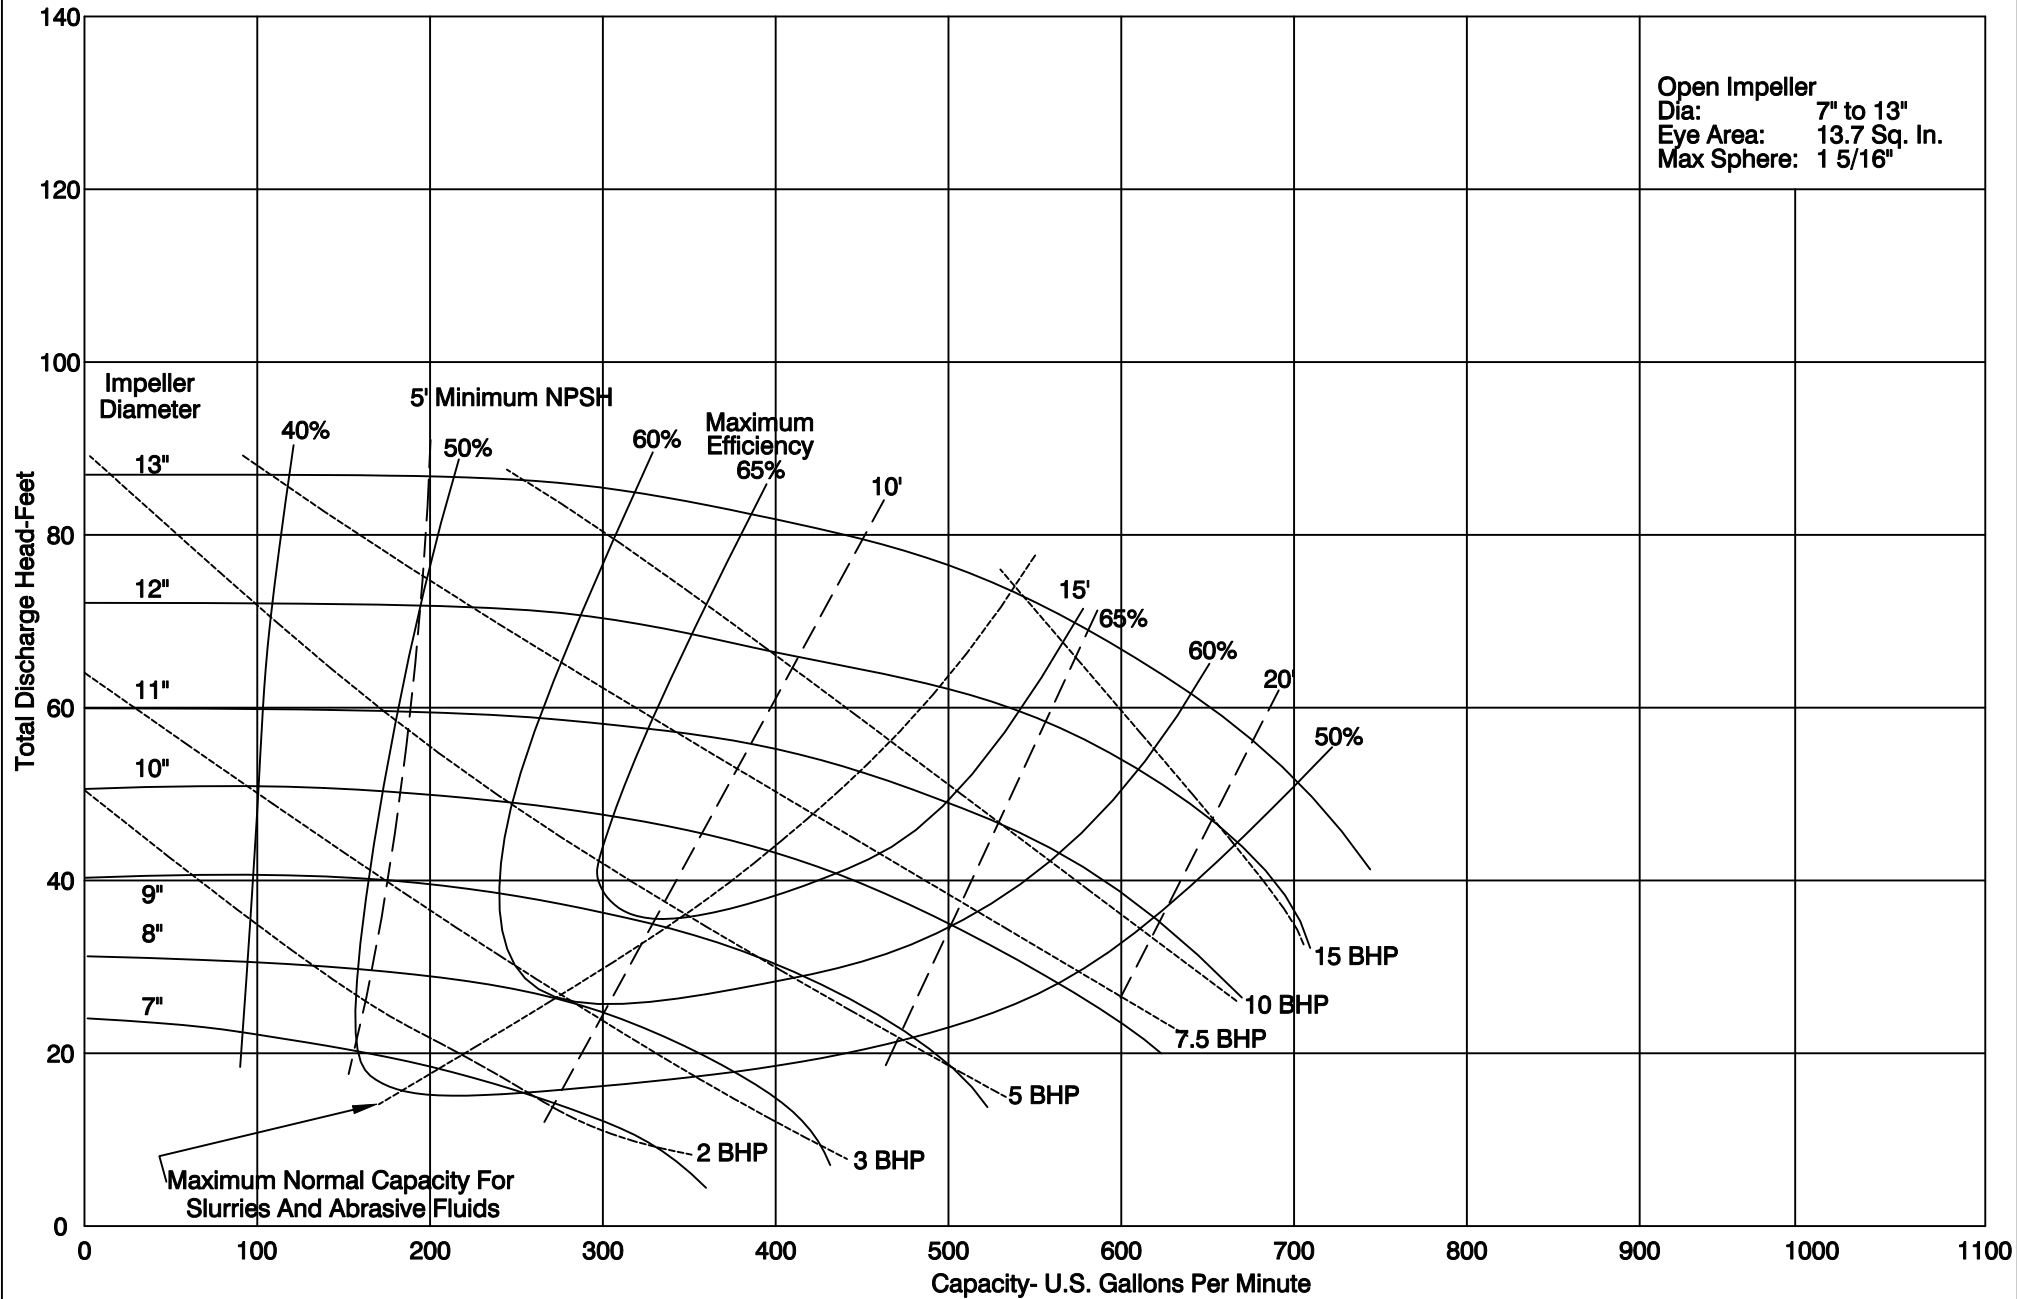

**PUMP PERFORMANCE CHARACTERISTICS**

1 7/8 SERIES: 3 x 4 1150 rpm

**PUMP PERFORMANCE CHARACTERISTICS**

1 7/8 SERIES: 3 x 4 1750 rpm

**PUMP PERFORMANCE CHARACTERISTICS**

1 7/8 SERIES: 3 x 4 3500 rpm

**PUMP PERFORMANCE CHARACTERISTICS**

**1 7/8 SERIES: 3 x 4 1000-2400 RPM**