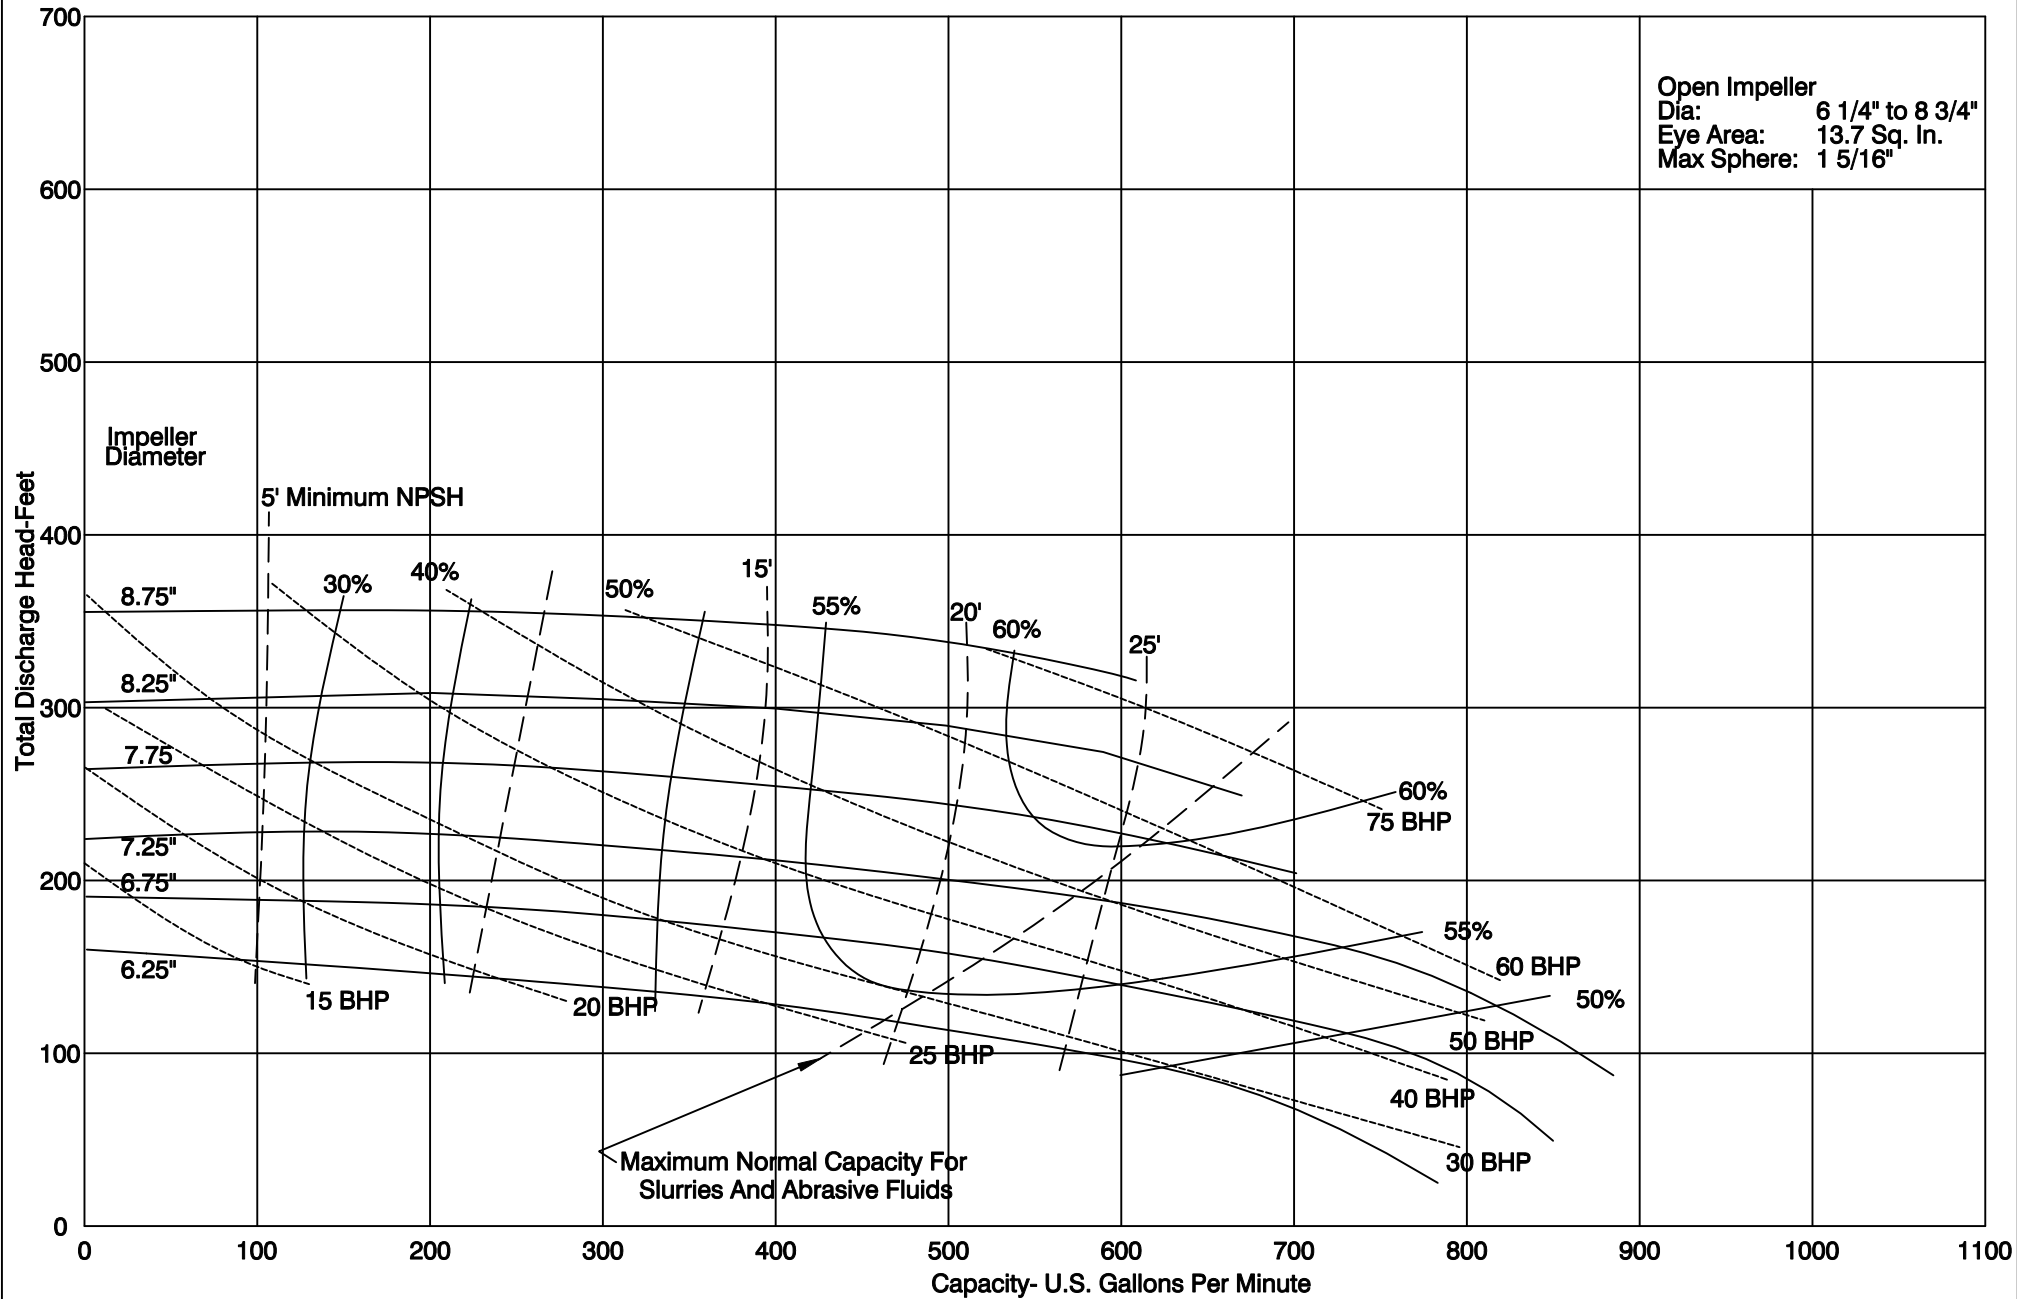

**PUMP PERFORMANCE CHARACTERISTICS**

1 7/8 SERIES: 3 x 4 1150 rpm

**PUMP PERFORMANCE CHARACTERISTICS**

1 7/8 SERIES: 3 x 4 1750 rpm

**PUMP PERFORMANCE CHARACTERISTICS**

1 7/8 SERIES: 3 x 4 3500 rpm

**PUMP PERFORMANCE CHARACTERISTICS**

**1 7/8 SERIES: 3 x 4 1000-2400 RPM**