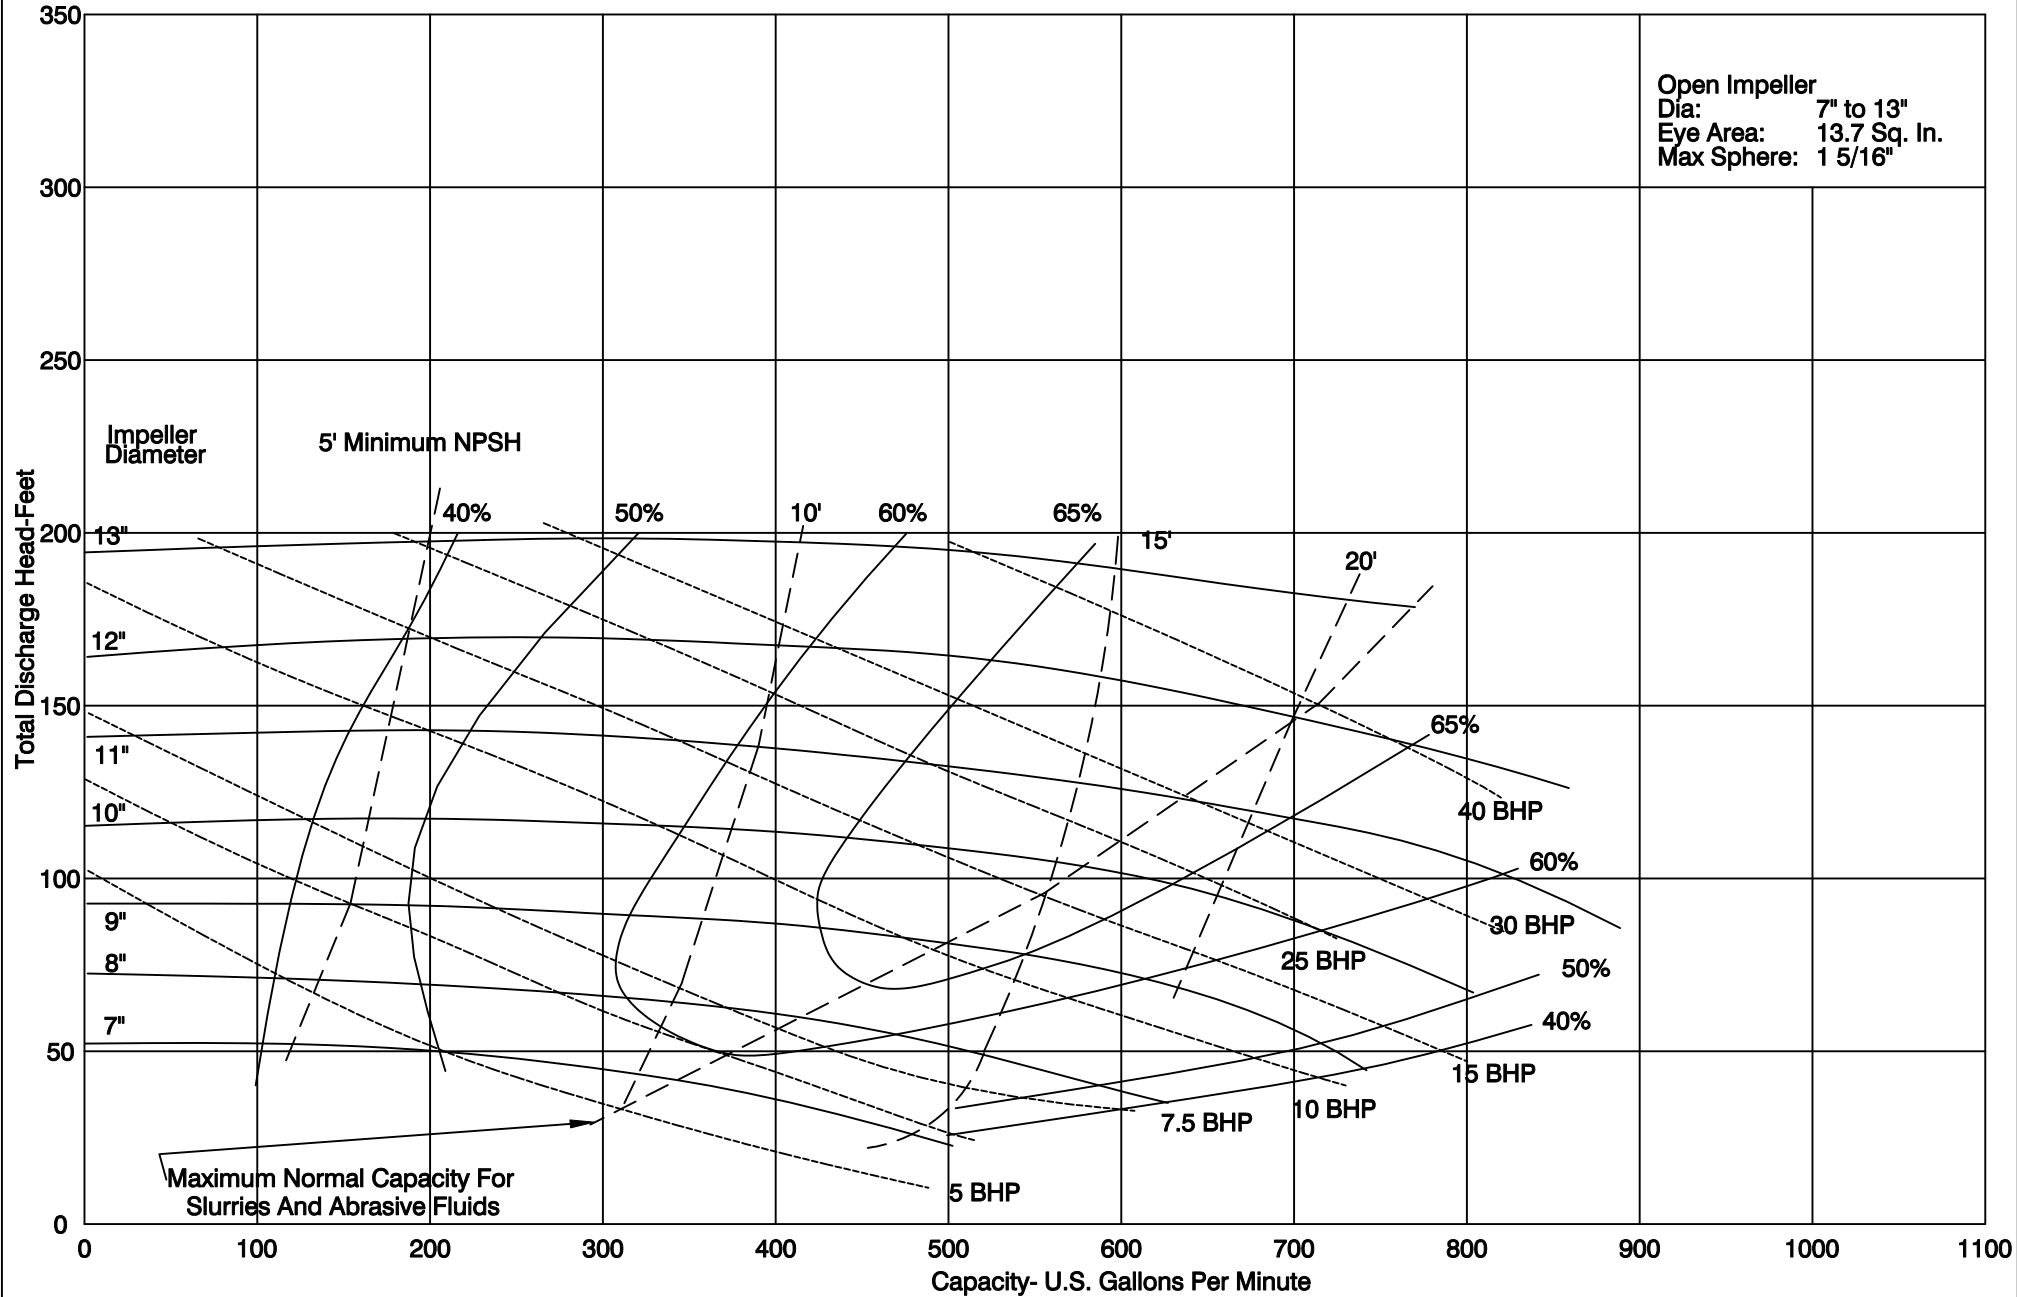

**PUMP PERFORMANCE CHARACTERISTICS**

1 7/8 SERIES: 3 x 4 1150 rpm

**PUMP PERFORMANCE CHARACTERISTICS**

1 7/8 SERIES: 3 x 4 1750 rpm

**PUMP PERFORMANCE CHARACTERISTICS**

1 7/8 SERIES: 3 x 4 3500 rpm

**PUMP PERFORMANCE CHARACTERISTICS**

**1 7/8 SERIES: 3 x 4 1000-2400 RPM**