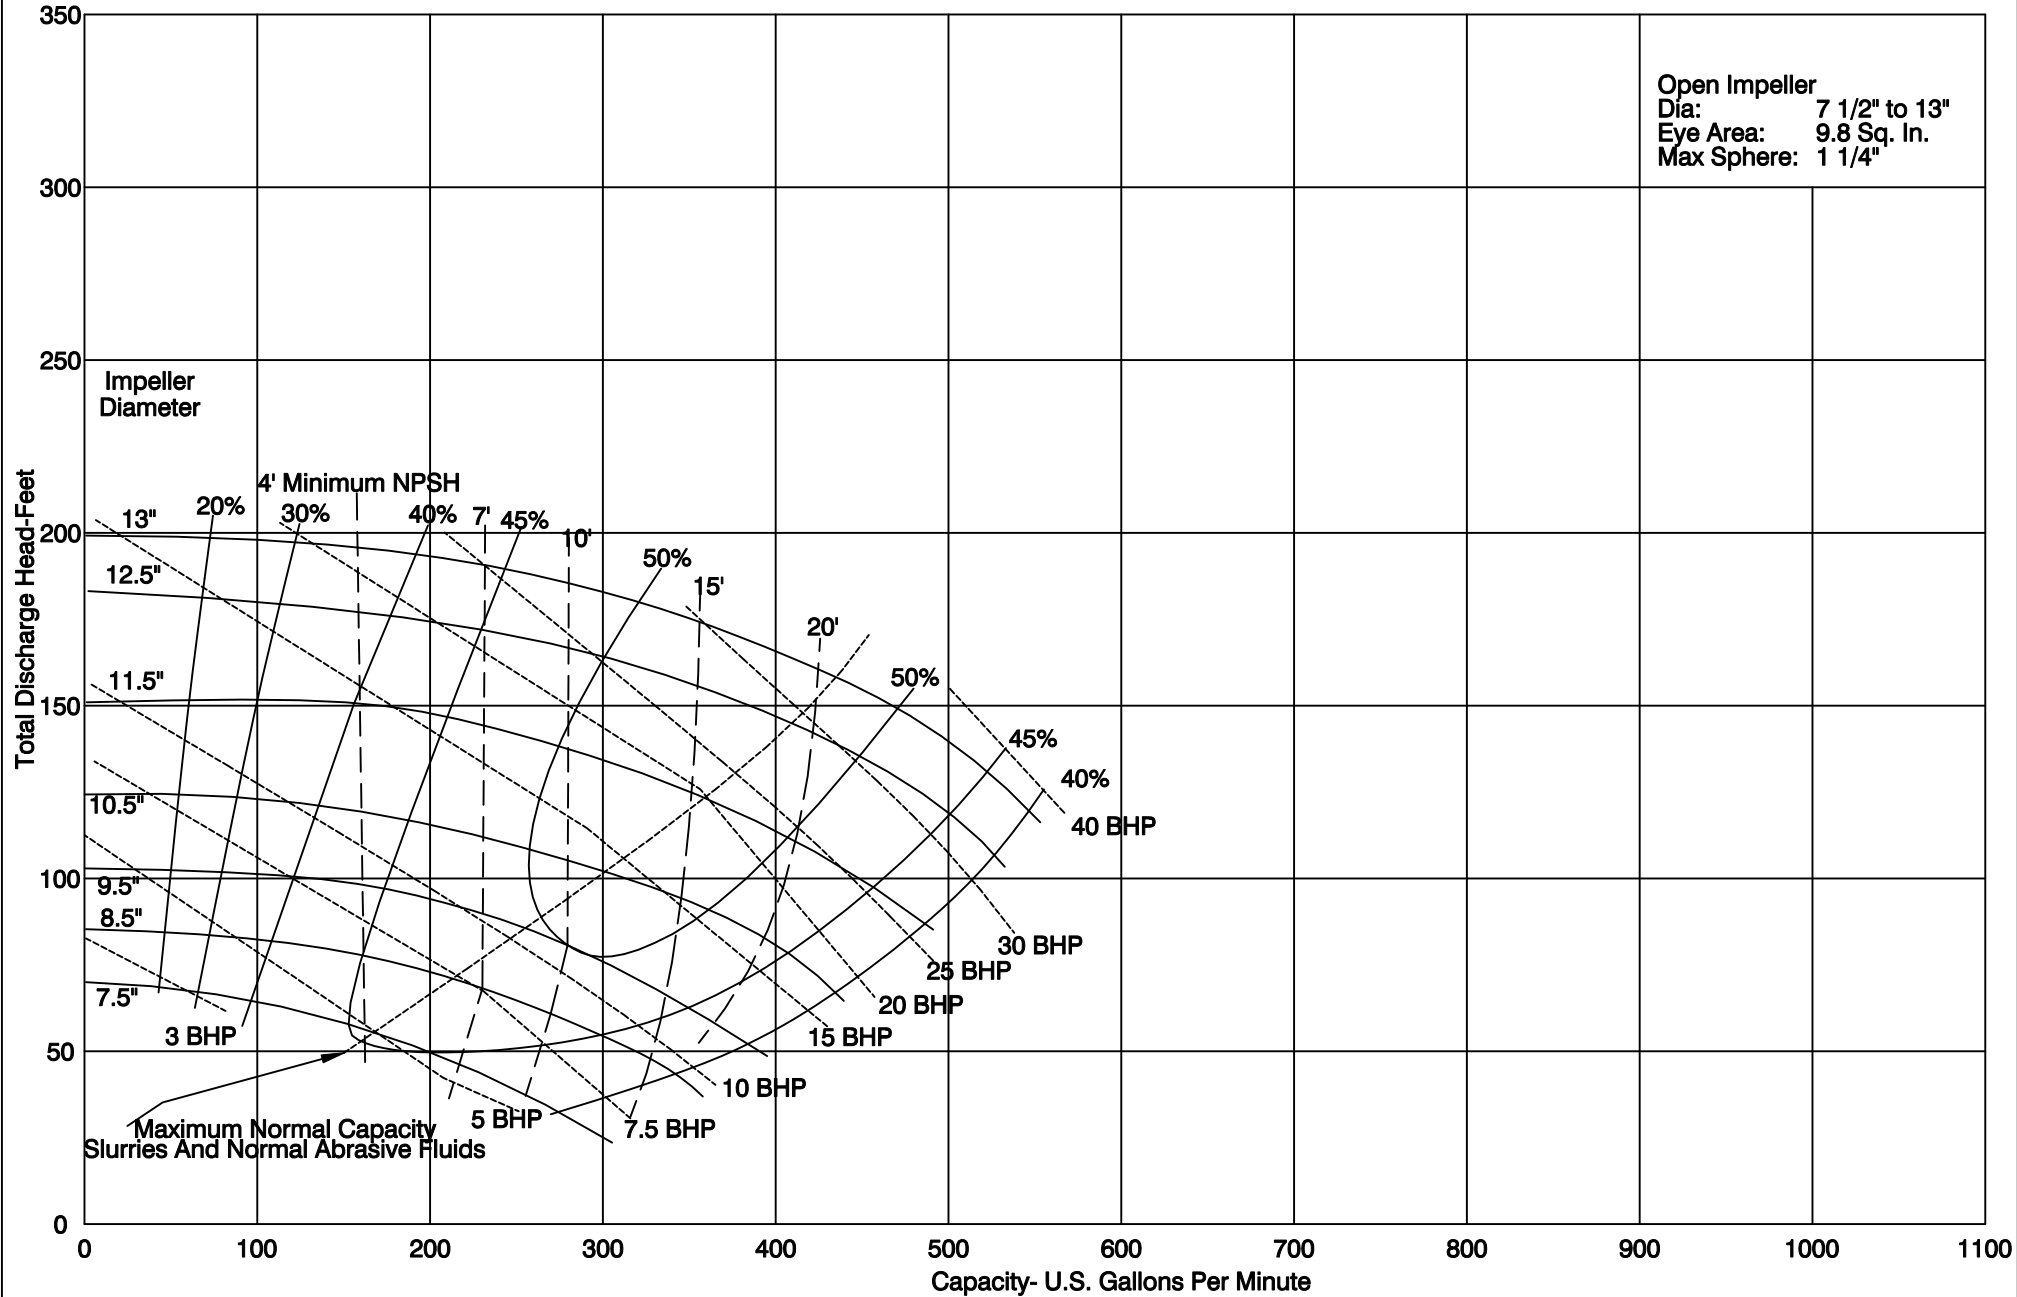

**PUMP PERFORMANCE CHARACTERISTICS**

**1 7/8 SERIES: 2 x 3 1150 rpm**

**PUMP PERFORMANCE CHARACTERISTICS**

1 7/8 SERIES: 2 x 3 1750 rpm

**PUMP PERFORMANCE CHARACTERISTICS**

1 7/8 SERIES: 2 x 3 3500 rpm

**PUMP PERFORMANCE CHARACTERISTICS**

1 7/8 SERIES: 2 x 3 700-2500 rpm