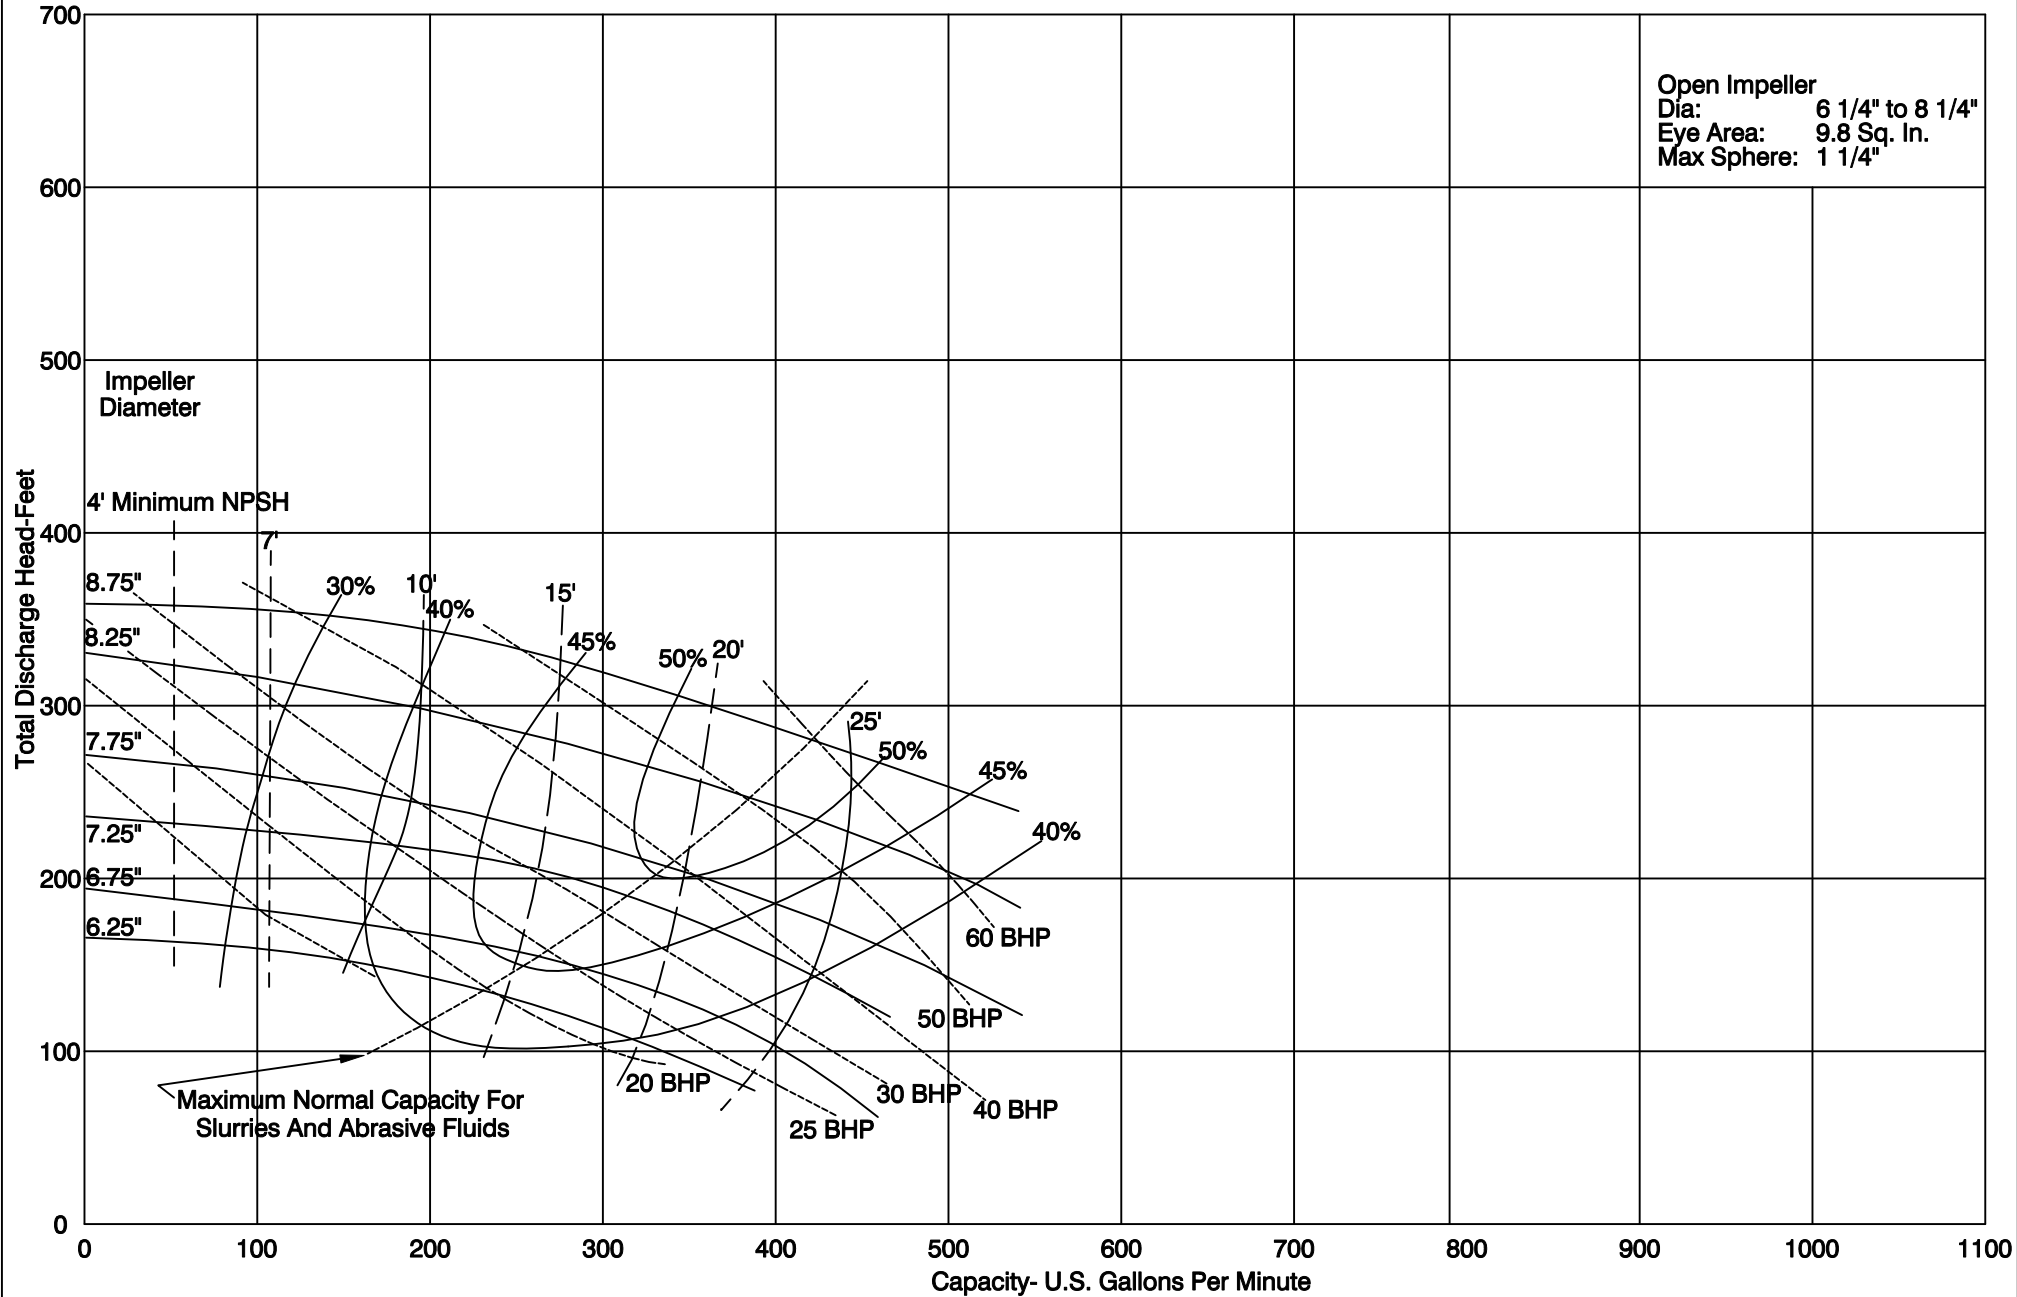

**PUMP PERFORMANCE CHARACTERISTICS**

**1 7/8 SERIES: 2 x 3 1150 rpm**

**PUMP PERFORMANCE CHARACTERISTICS**

1 7/8 SERIES: 2 x 3 1750 rpm

**PUMP PERFORMANCE CHARACTERISTICS**

1 7/8 SERIES: 2 x 3 3500 rpm

**PUMP PERFORMANCE CHARACTERISTICS**

1 7/8 SERIES: 2 x 3 700-2500 rpm