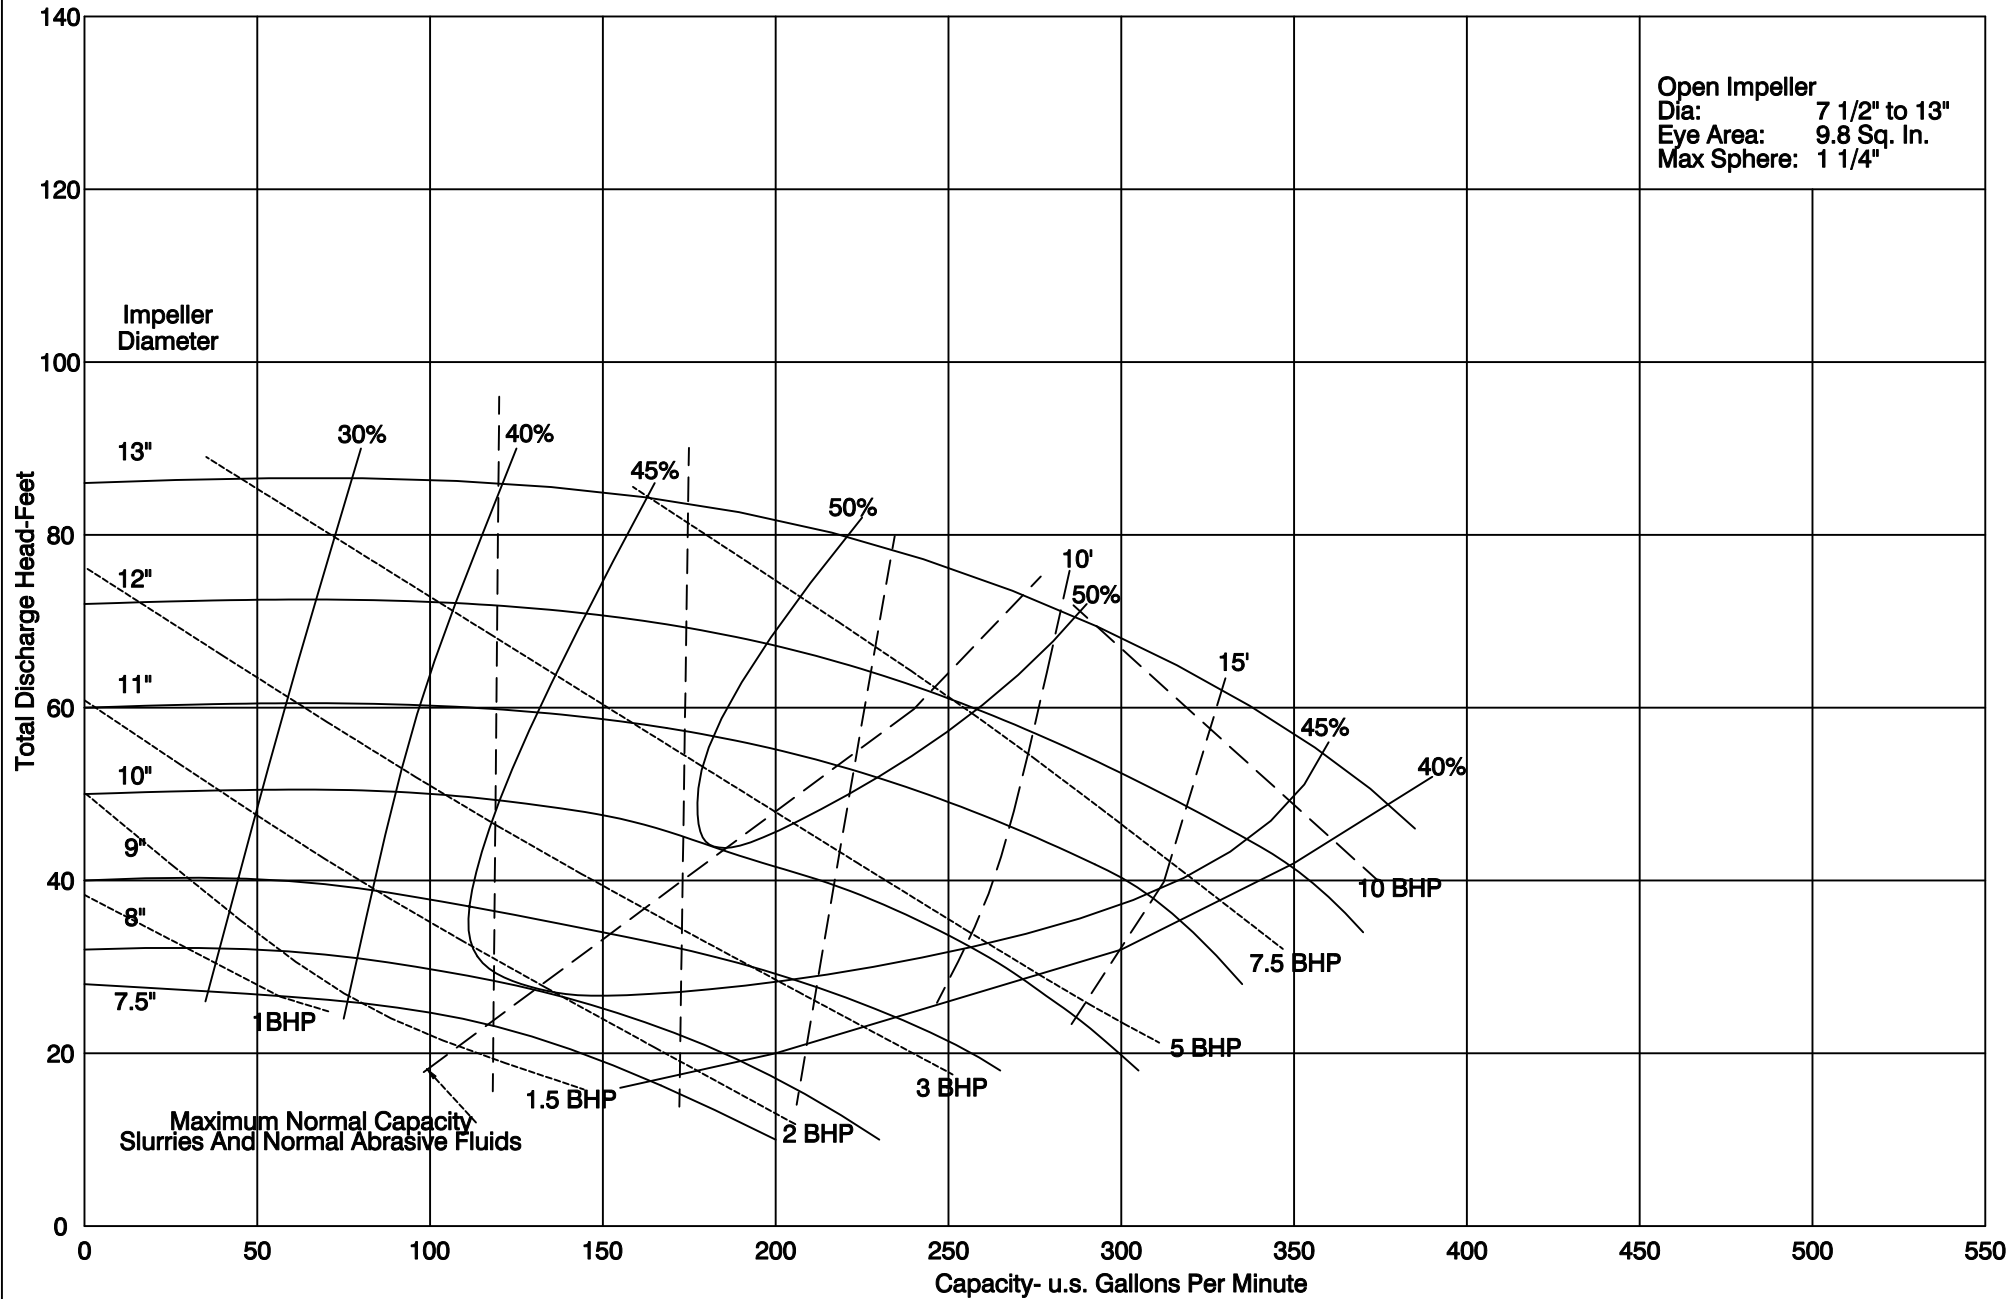

**PUMP PERFORMANCE CHARACTERISTICS**

**1 7/8 SERIES: 2 x 3 1150 rpm**

**PUMP PERFORMANCE CHARACTERISTICS**

1 7/8 SERIES: 2 x 3 1750 rpm

**PUMP PERFORMANCE CHARACTERISTICS**

1 7/8 SERIES: 2 x 3 3500 rpm

**PUMP PERFORMANCE CHARACTERISTICS**

1 7/8 SERIES: 2 x 3 700-2500 rpm