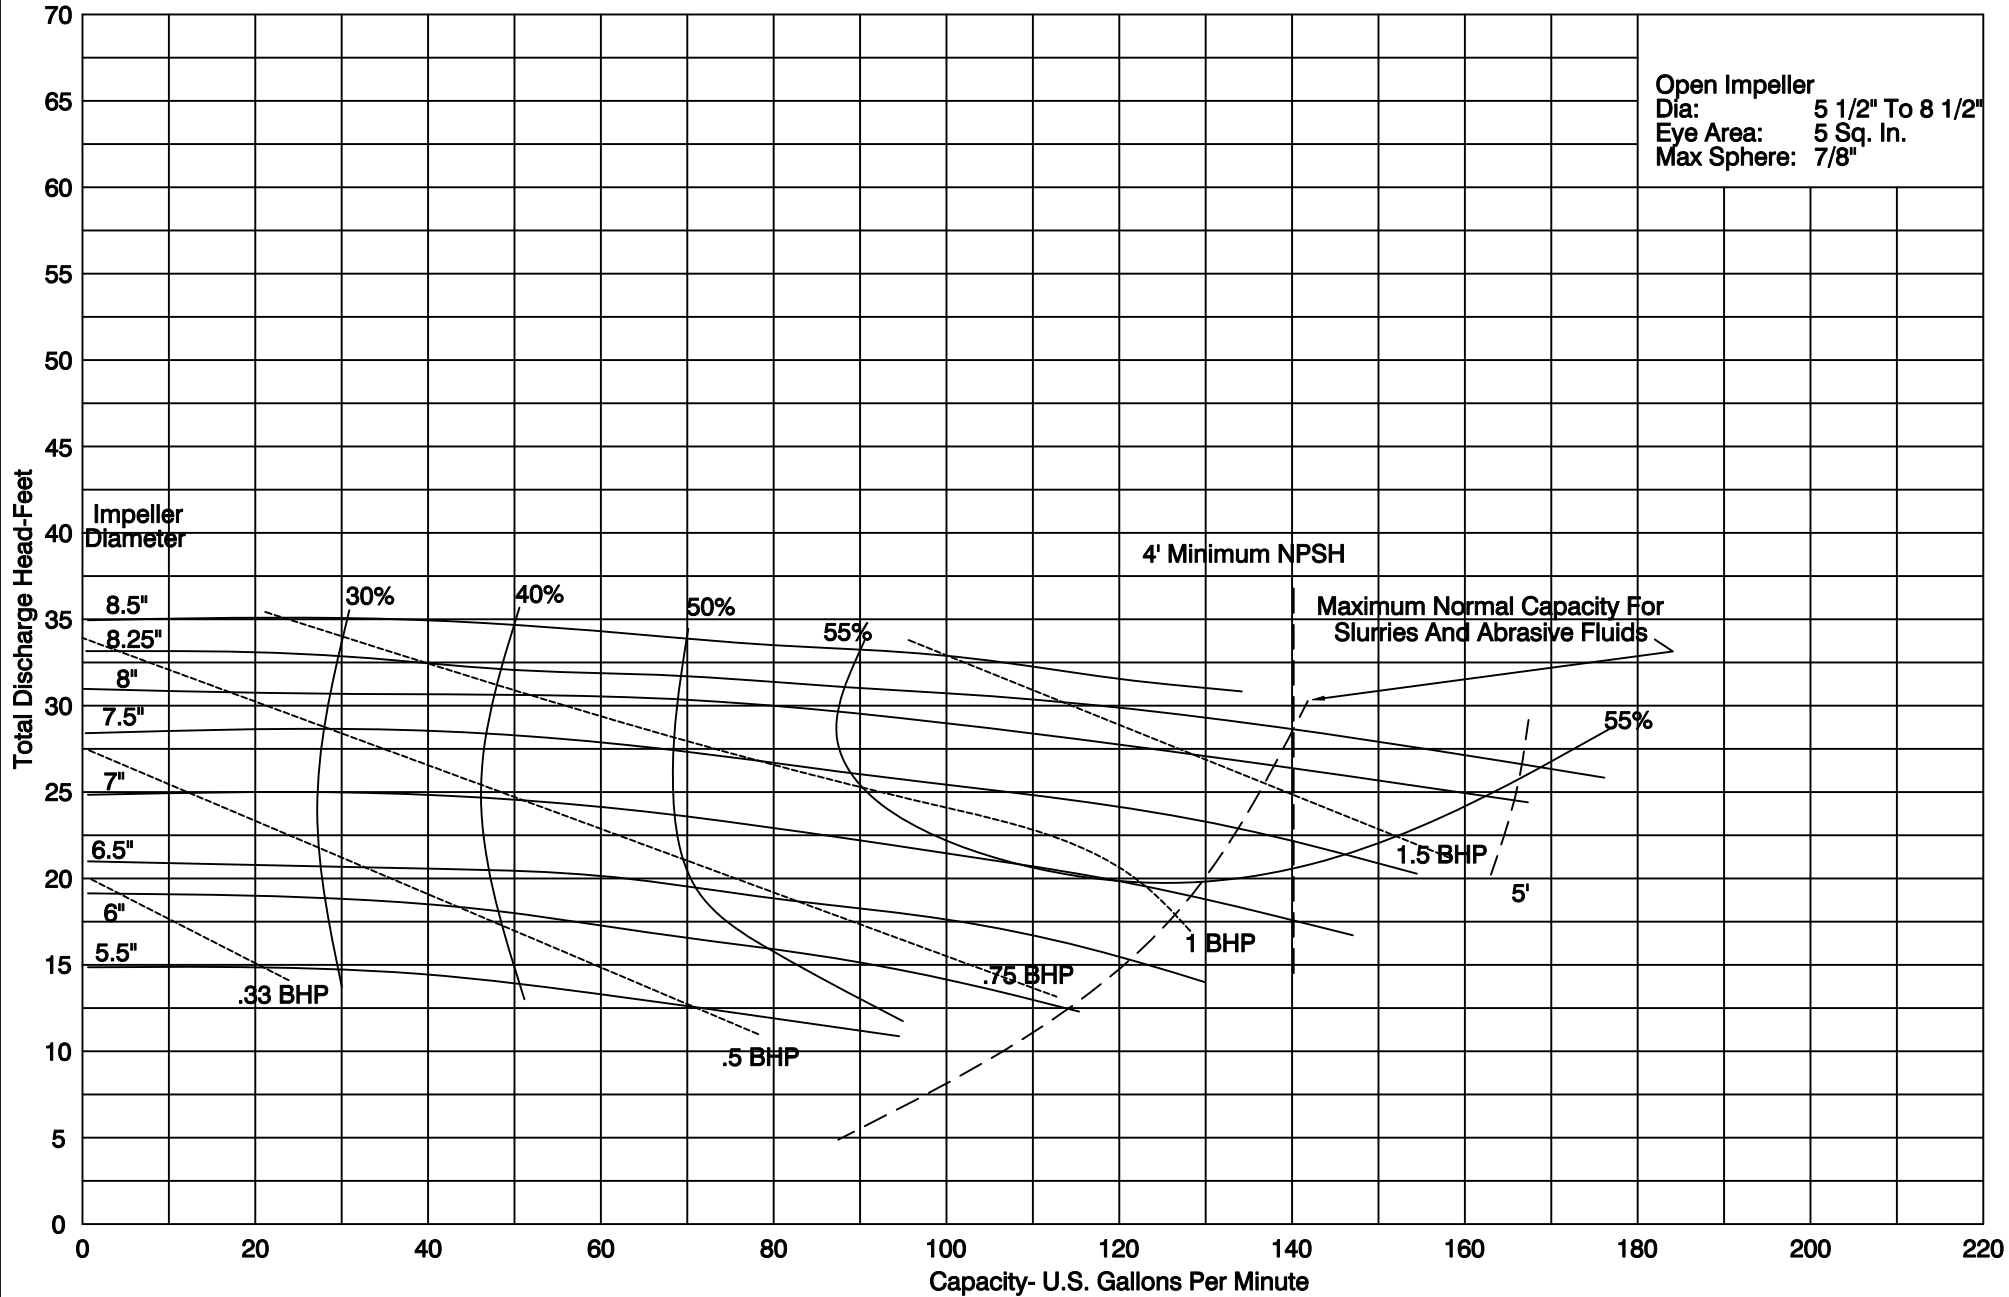

**PUMP PERFORMANCE CHARACTERISTICS**

**1 1/8 SERIES: 2 x 3 1150 RPM**

**PUMP PERFORMANCE CHARACTERISTICS**

**1 1/8 SERIES: 2 x 3 1750 RPM**

**PUMP PERFORMANCE CHARACTERISTICS**

**1 1/8 SERIES: 2 x 3 3500 RPM**

**PUMP PERFORMANCE CHARACTERISTICS**

**1 1/8 SERIES: 2 x 3 1000-2800 RPM**