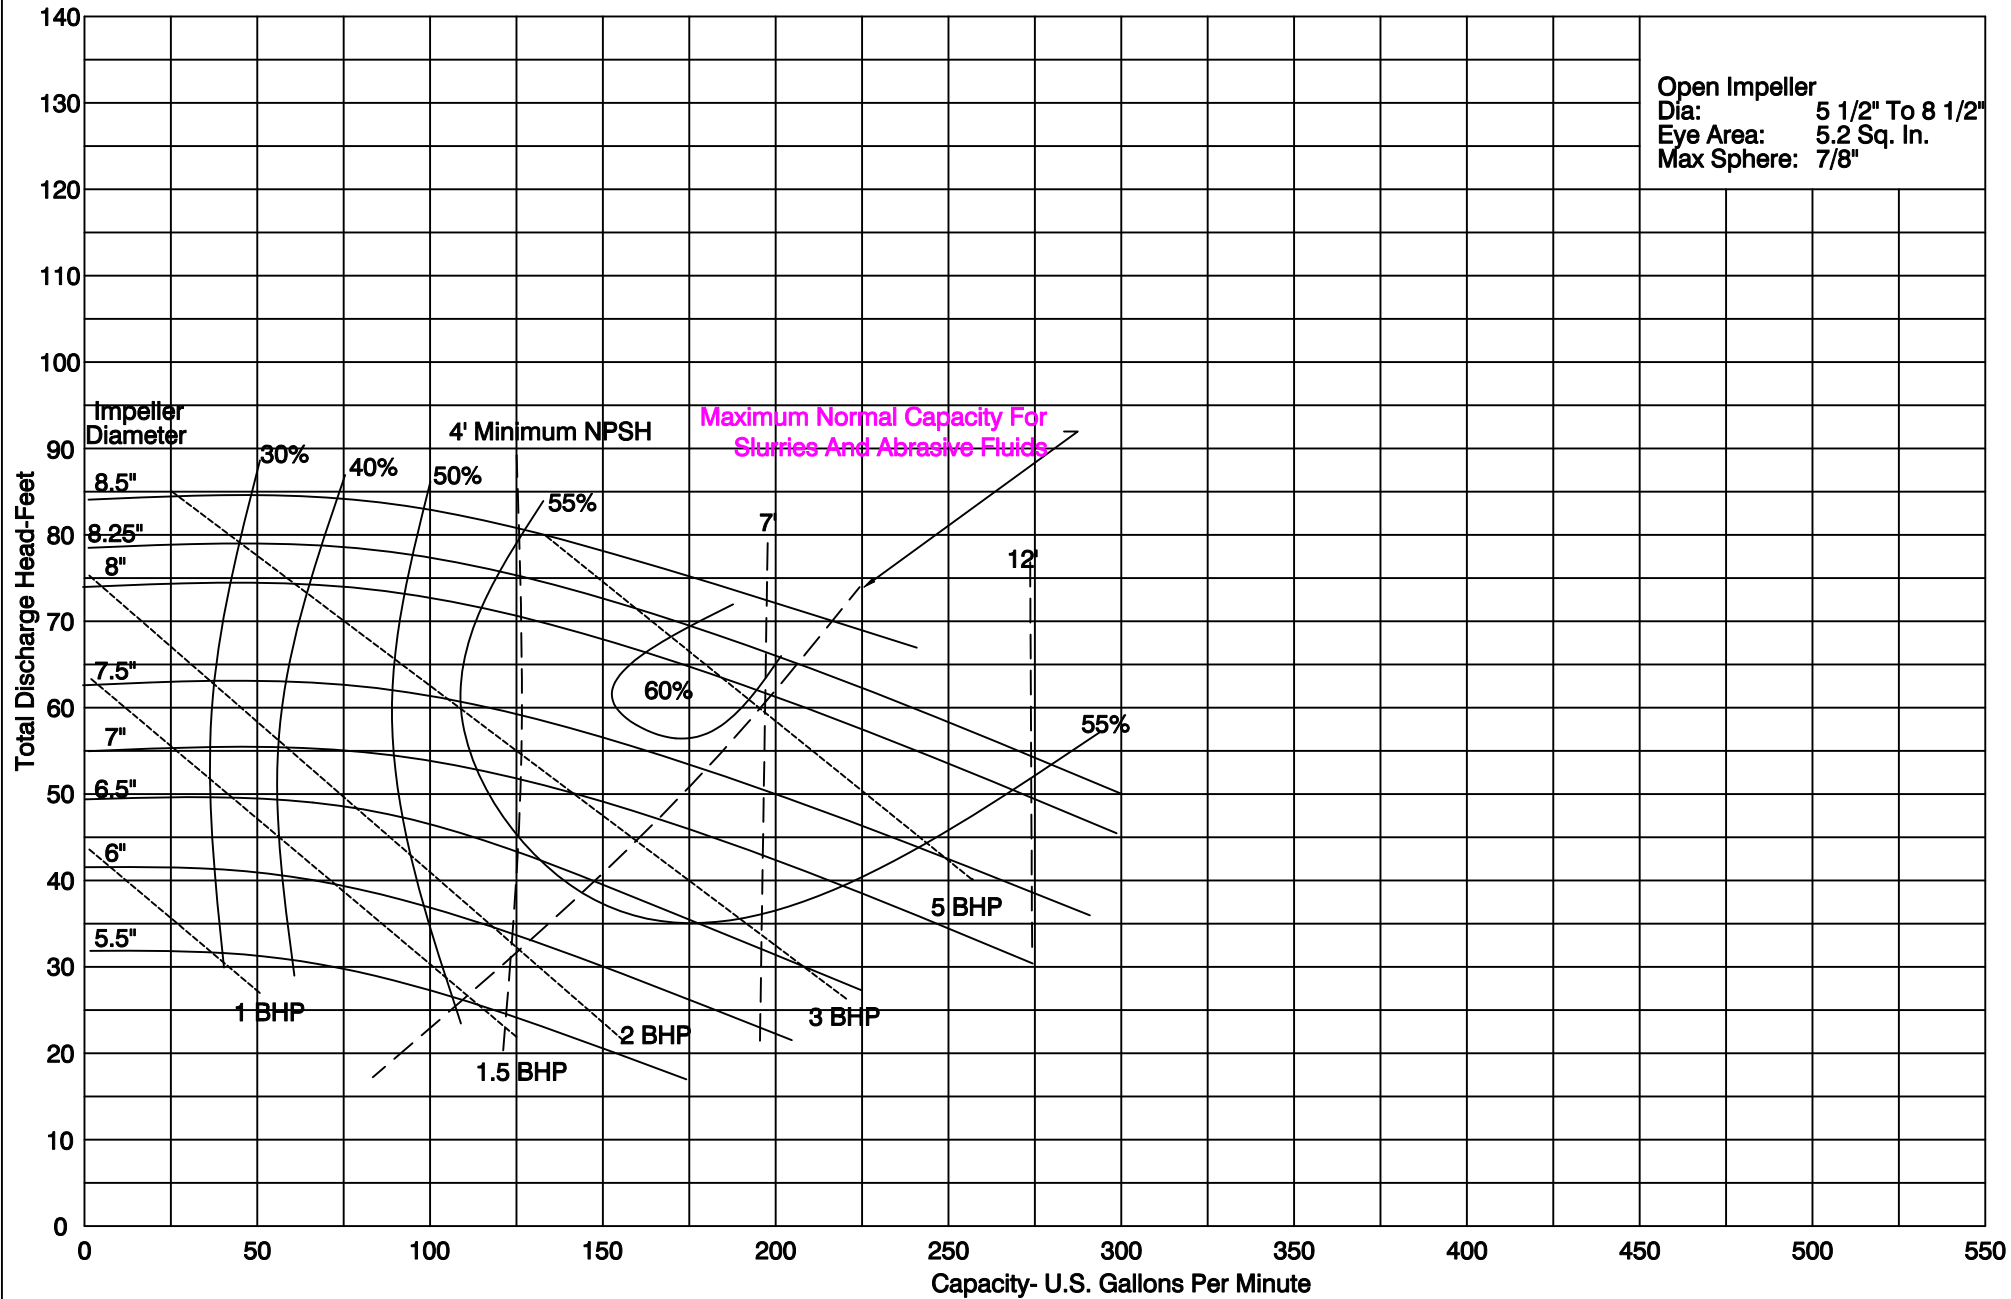

**PUMP PERFORMANCE CHARACTERISTICS**

**1 1/8 SERIES: 2 x 3 1150 RPM**

**PUMP PERFORMANCE CHARACTERISTICS**

**1 1/8 SERIES: 2 x 3 1750 RPM**

**PUMP PERFORMANCE CHARACTERISTICS**

**1 1/8 SERIES: 2 x 3 3500 RPM**

**PUMP PERFORMANCE CHARACTERISTICS**

**1 1/8 SERIES: 2 x 3 1000-2800 RPM**