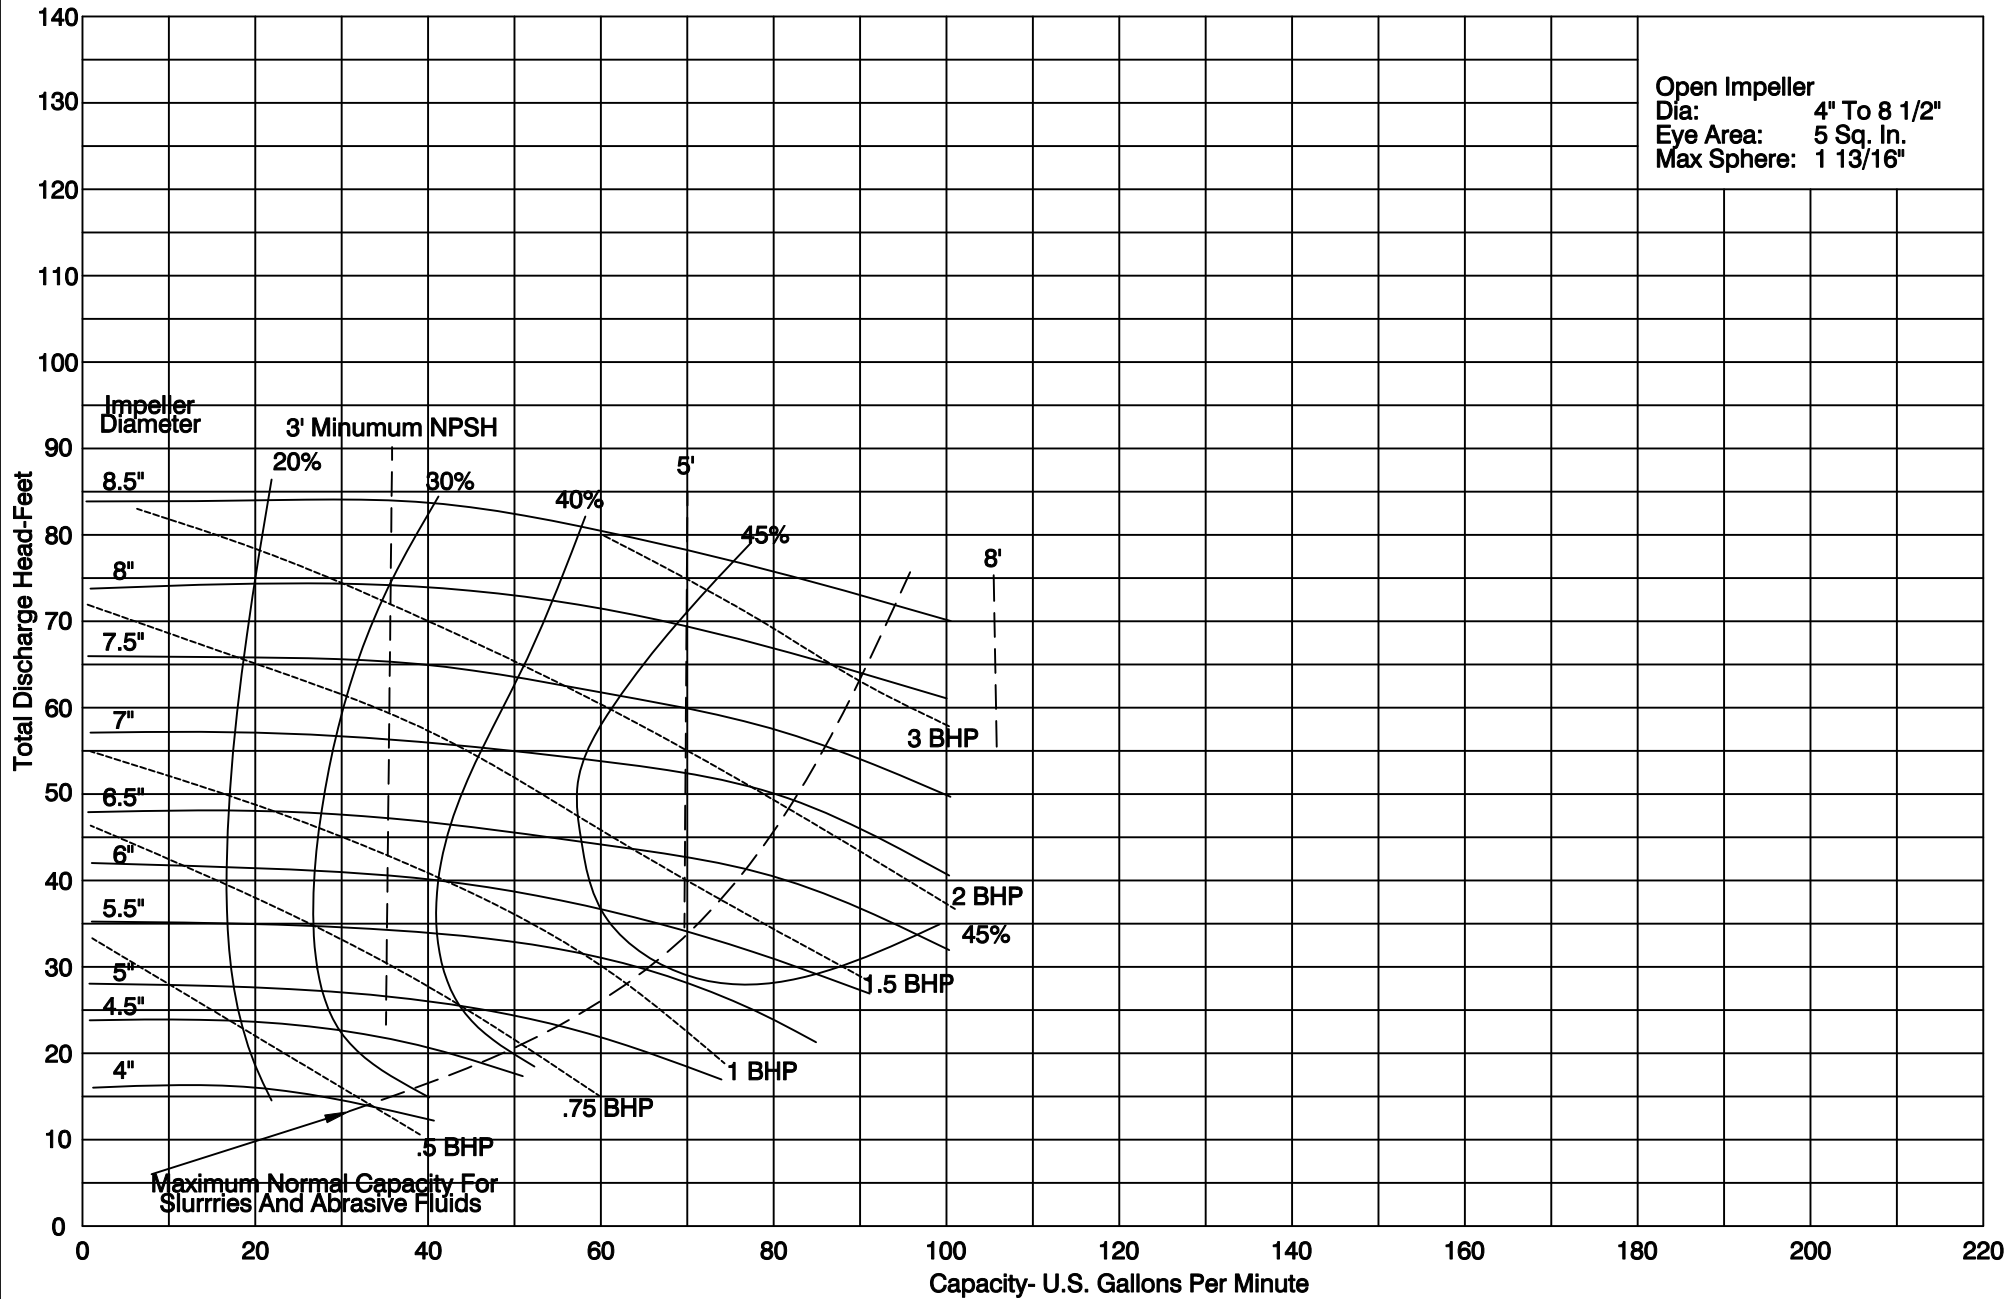

**PUMP PERFORMANCE CHARACTERISTICS**

1 1/8 SERIES: 1 x 1 1/2 1150 RPM

**PUMP PERFORMANCE CHARACTERISTICS**

1 1/8 SERIES: 1 x 1 1/2 1750 RPM

**PUMP PERFORMANCE CHARACTERISTICS**

1 1/8 SERIES: 1 x 1 1/2 3500 RPM

**PUMP PERFORMANCE CHARACTERISTICS**

**1 1/8 SERIES: 1 x 1 1/2 1000-3600 RPM**