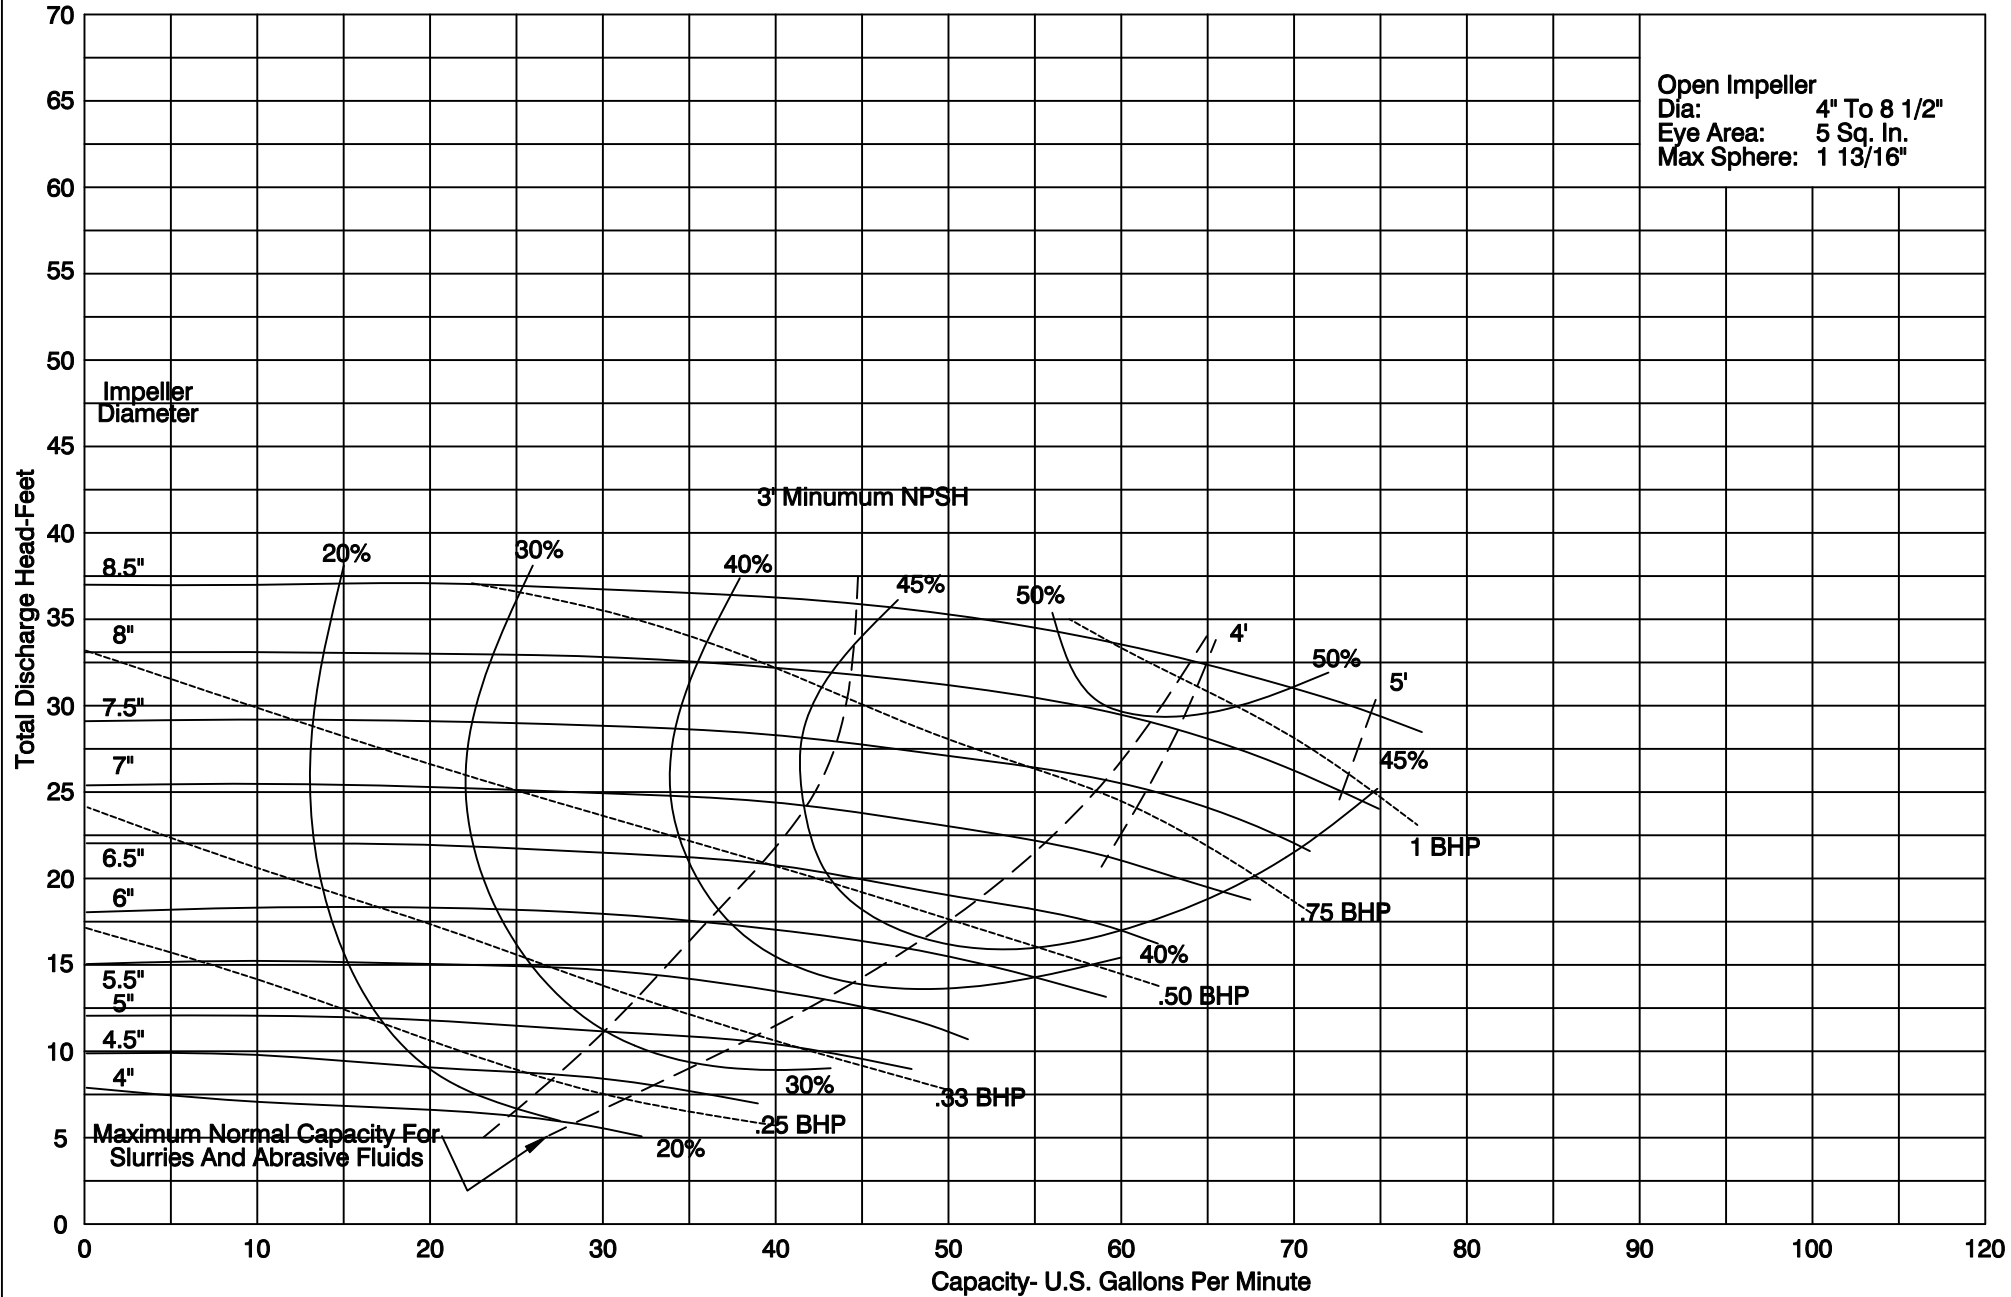

**PUMP PERFORMANCE CHARACTERISTICS**

1 1/8 SERIES: 1 x 1 1/2 1150 RPM

**PUMP PERFORMANCE CHARACTERISTICS**

1 1/8 SERIES: 1 x 1 1/2 1750 RPM

**PUMP PERFORMANCE CHARACTERISTICS**

1 1/8 SERIES: 1 x 1 1/2 3500 RPM

**PUMP PERFORMANCE CHARACTERISTICS**

**1 1/8 SERIES: 1 x 1 1/2 1000-3600 RPM**